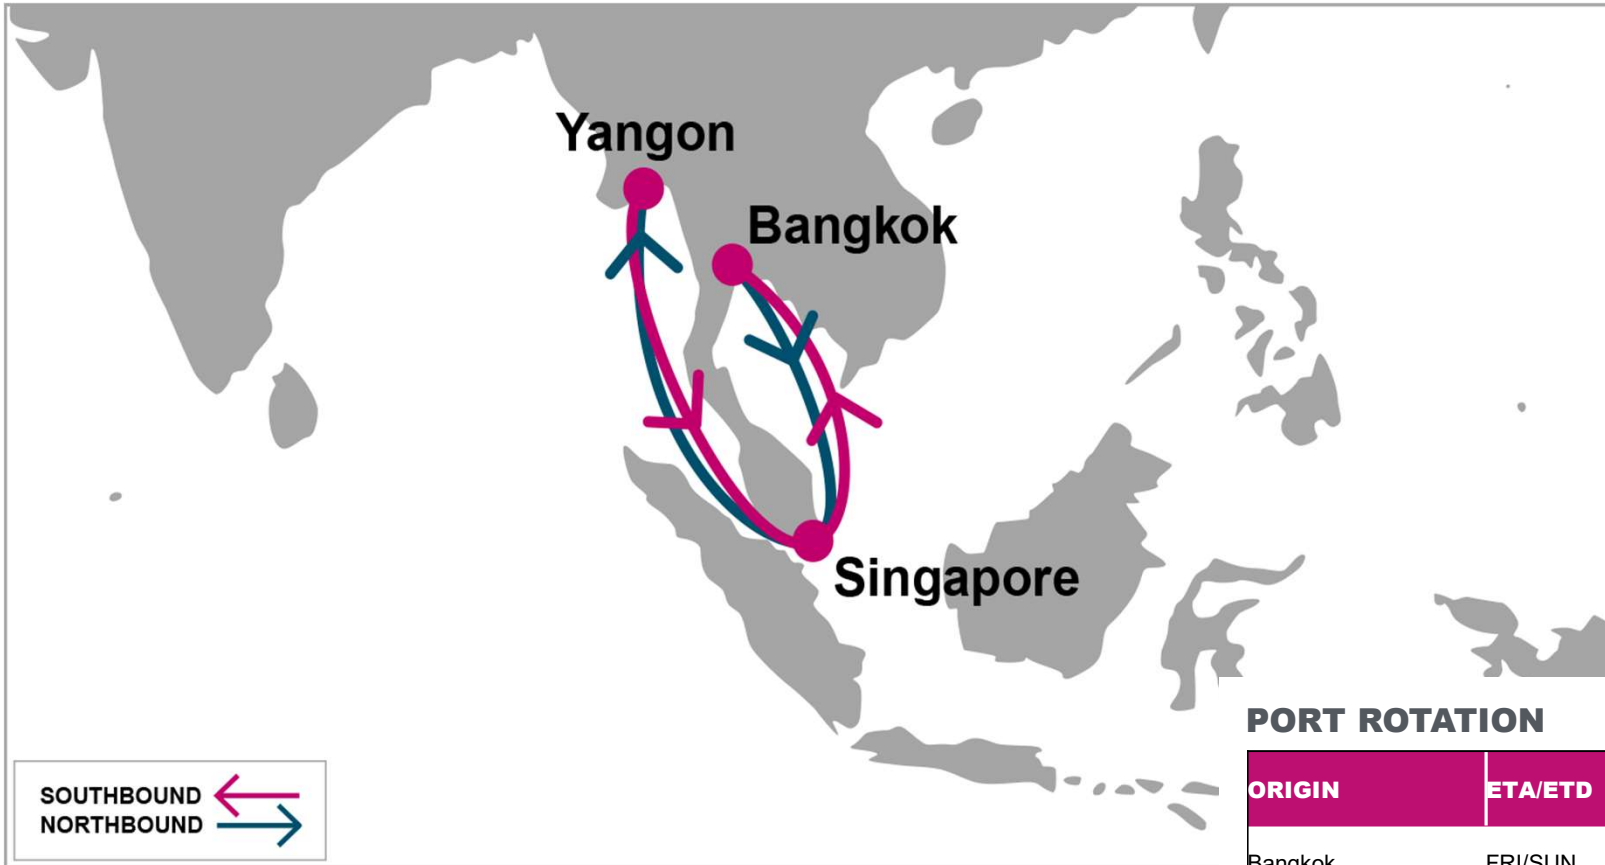

For more information, please click [here](#)

**PORT ROTATION**

(Terminals are subject to change)

ORIGIN	ETA/ETD	TERMINAL
Bangkok	FRI/SUN	PAT
Singapore	WED/THU	PSA Singapore
Yangon <sup>1</sup>	MON/MON	MITT
Yangon <sup>2</sup>	TUE/THU	MIP
Singapore	SUN/MON	PSA Singapore
Bangkok	FRI/SUN	PAT
<b>Turnaround days: 21</b>		

W/B	RGN <sup>1</sup>	RGN <sup>2</sup>	E/B	SIN	BKK
BKK	8	9	RGN <sup>1</sup>	6	11
SIN	4	5	RGN <sup>2</sup>	3	8

**KEY TRANSIT TABLE** - UNLOCODE PORT NAME & COUNTRY NAME

**RGN:** Yangon, Myanmar | **SIN:** Singapore, Singapore | **BKK:** Bangkok, Thailand

NOTE: Transit times and port rotation are as of now and subject to change