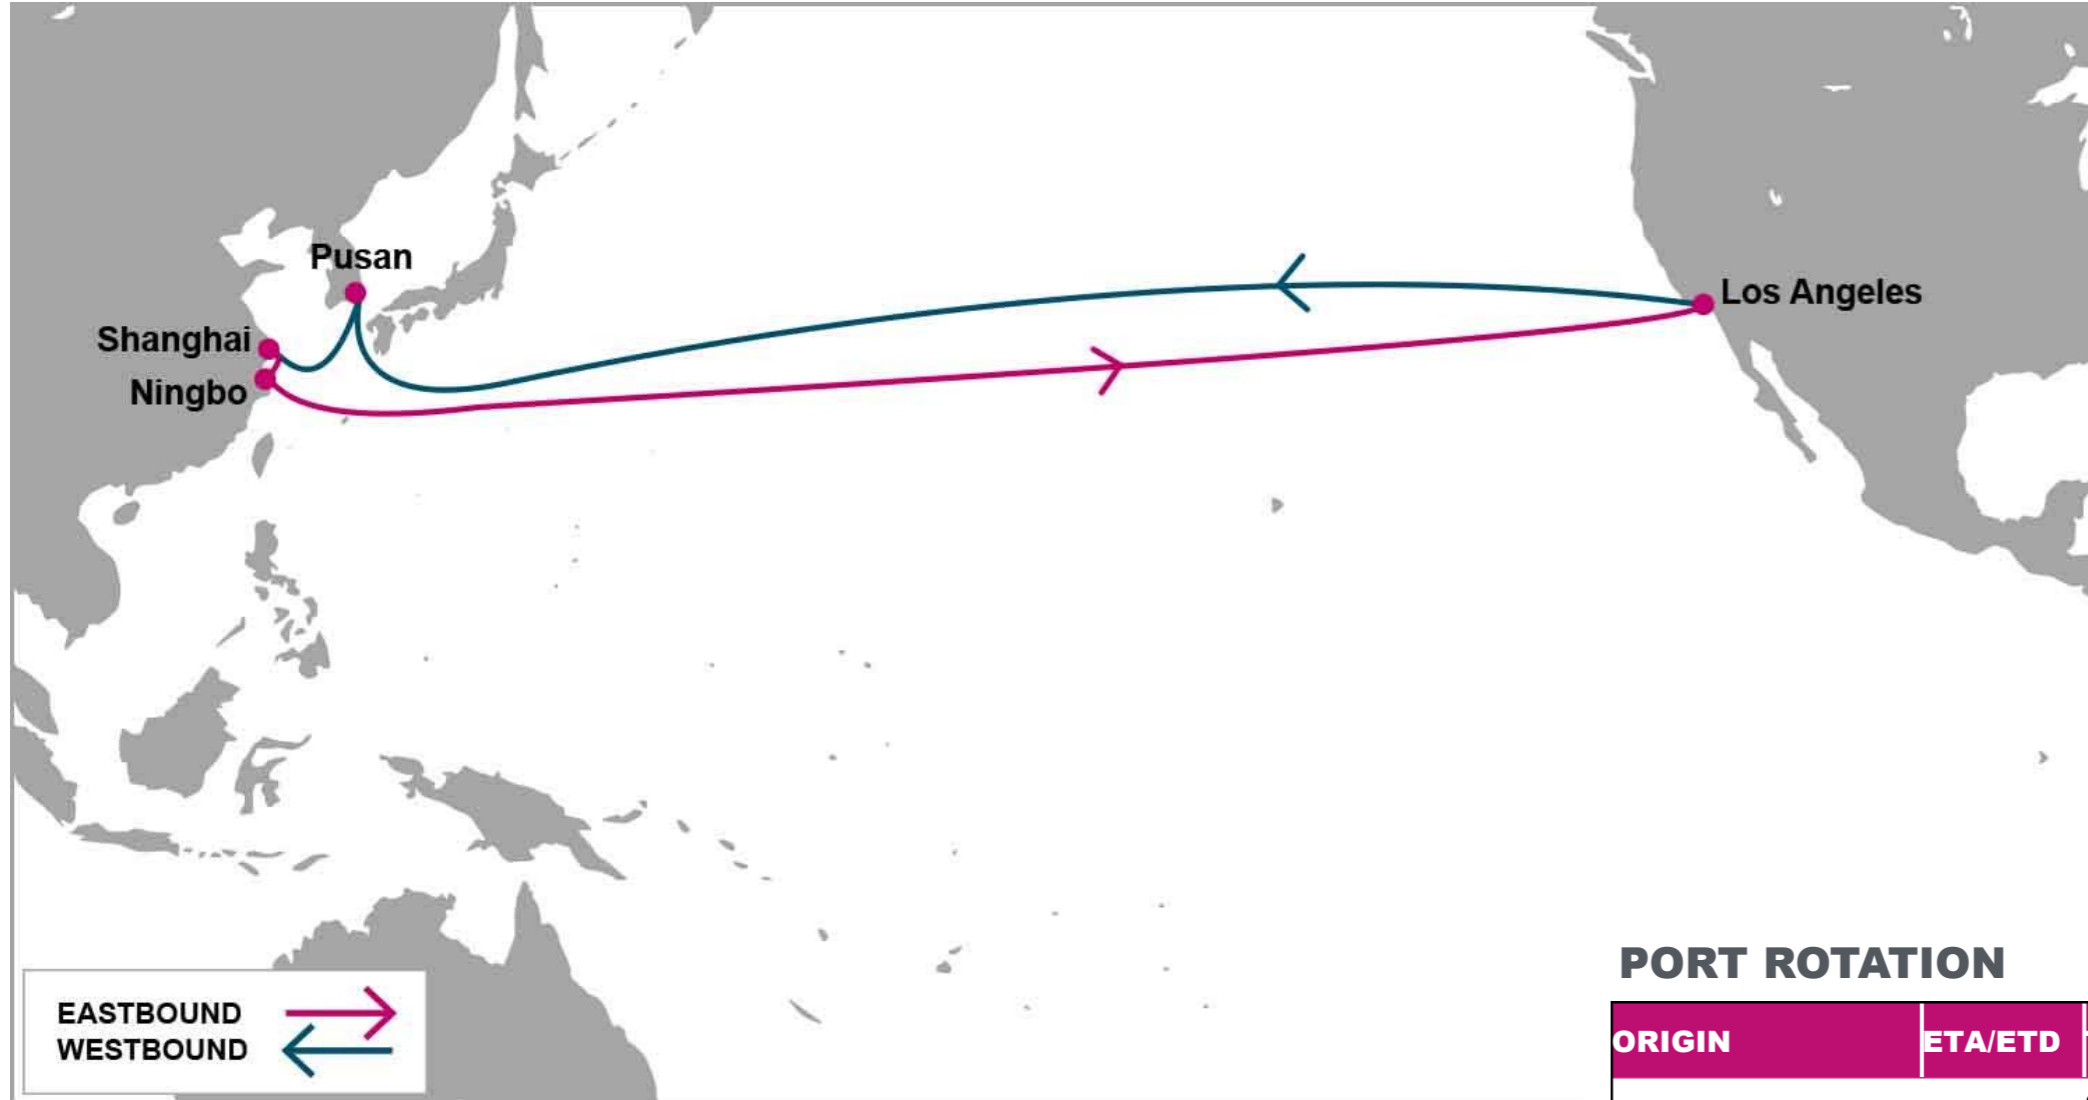

For more information, please click [here](#)

TPEB	LAX	TPWB	PUS	SHA	NGB
SHA	14	LAX	18	20	22
NGB	12				
PUS	18				

**PORT ROTATION**

(Terminals are subject to change)

ORIGIN	ETA/ETD	TERMINAL
Shanghai	THU/SAT	SIPG Waigaoqiao Phase II/III (SIPGZCT)
Ningbo	SAT/MON	Ningbo Port Beilun Second Container Terminal (NBSCT)
Los Angeles	SAT/FRI	West Basin Container Terminal (WBCT)
Pusan	TUE/TUE	Pusan Newport Company (PNC)
Shanghai	THU/SAT	SIPG Waigaoqiao Phase II/III (SIPGZCT)
<b>Turnaround days: 42</b>		

**KEY TRANSIT TABLE** - UNLOCODE PORT NAME & COUNTRY NAME

**SHA:** Shanghai, China | **NGB:** Ningbo, China | **PUS:** Pusan, South Korea | **LAX:** Los Angeles, USA

NOTE: Transit times and port rotation are as of now and subject to change