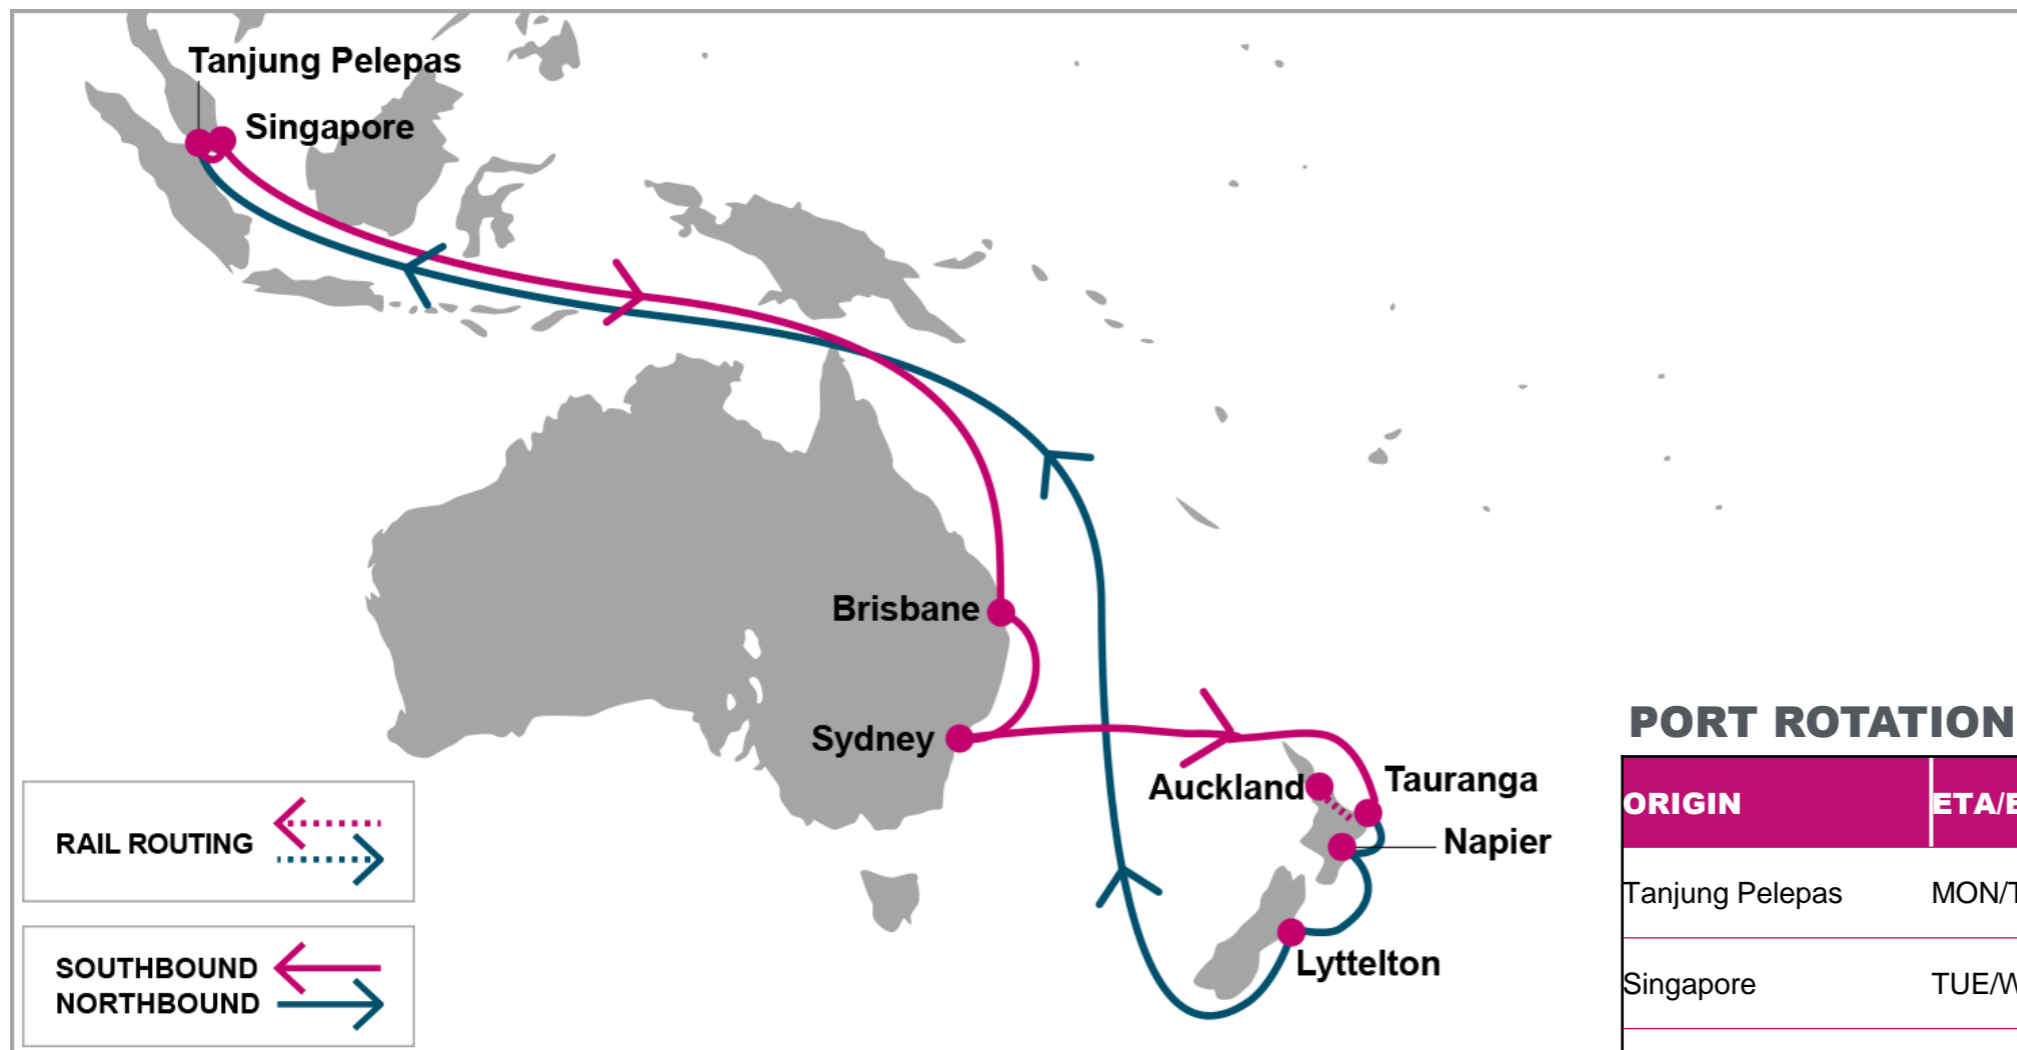

For more information, please click [here](#)

**PORT ROTATION**

(Terminals are subject to change)

ORIGIN	ETA/ETD	TERMINAL
Tanjung Pelepas	MON/TUE	Tanjung Pelepas
Singapore	TUE/WED	PSA Singapore
Brisbane	FRI/SAT	Patrick Terminals
Sydney	SUN/TUE	DP World Sydney
Tauranga	SAT/MON	Port of Tauranga
Auckland (Via Rail)	TUE/WED	Metroport
Napier	TUE/WED	Port of Napier
Lyttelton	FRI/SAT	Lyttelton Port Company
Tanjung Pelepas	MON/TUE	Tanjung Pelepas
<b>Turnaround days: 42</b>		

S/B	BNE	SYD	TRG	AKL	NPE	LYT	N/B	TPP	SIN
TPP	10	12	18	21	21	24	TRG	21	22
SIN	9	11	17	20	20	23	AKL	19	20
							NPE	19	20
							LYT	16	17

**KEY TRANSIT TABLE** - UNLOCODE PORT NAME & COUNTRY NAME

TPP: Tanjung Pelepas, Malaysia | SIN: Singapore, Singapore | AKL: Auckland, New Zealand | TRG: Tauranga, New Zealand | NPE: Napier, New Zealand | LYT: Lyttelton, New Zealand | SYD: Sydney, Australia | BNE: Brisbane, Australia

NOTE: Transit times and port rotation are as of now and subject to change