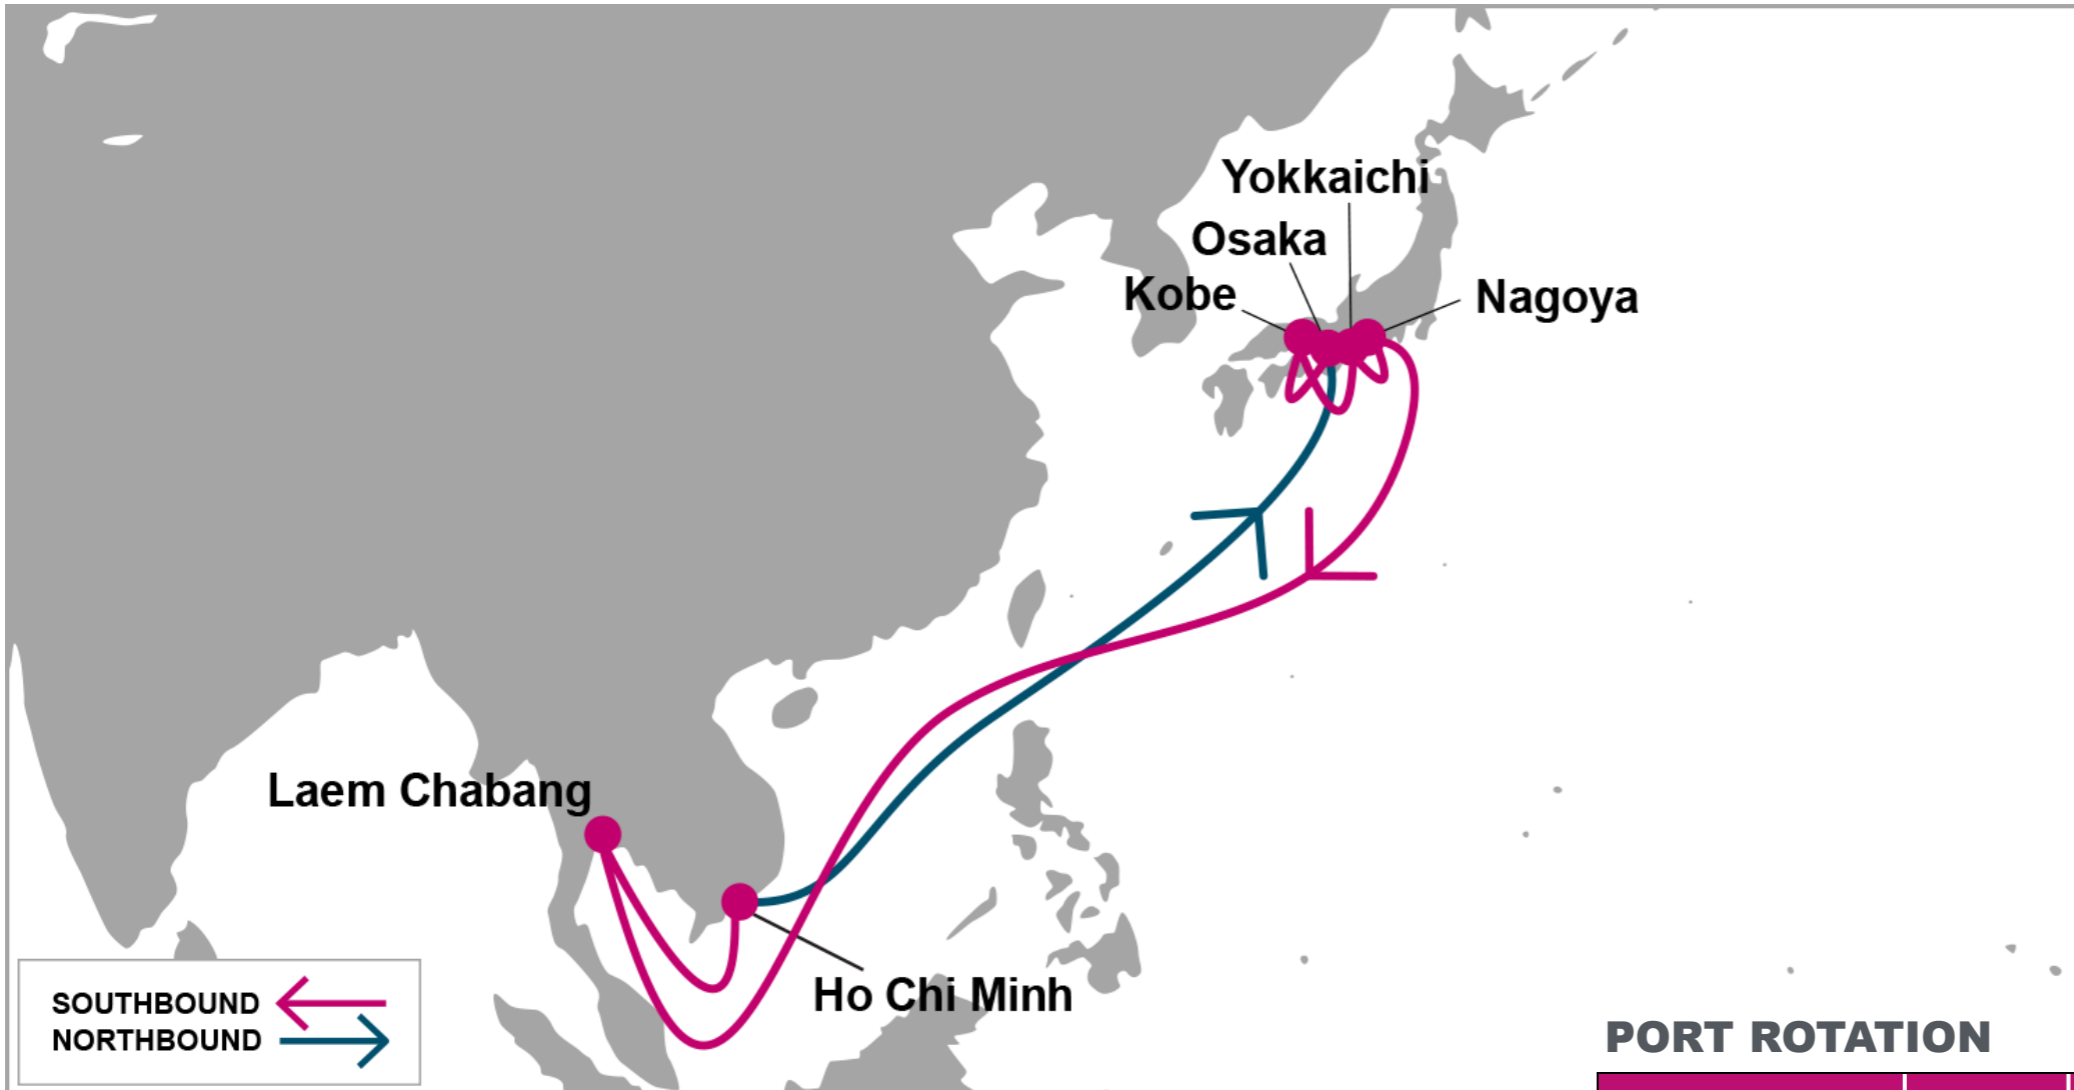

For more information, please click [here](#)

S/B	LCH	SGN	N/B	OSA	UKB	YKK	NGO
OSA	9	13	LCH	9	10	11	11
UKB	9	13	SGN	7	8	9	9
YKK	8	12					
NGO	7	11					

PORT ROTATION

(Terminals are subject to change)

ORIGIN	ETA/ETD	TERMINAL
Osaka	WED/THU	Nanko No.2 Terminal or Nanko No.8 Terminal
Kobe	THU/THU	Rokko Island C-6/7
Yokkaichi	FRI/FRI	Yokkaichi Kasumigaura Kita Futo
Nagoya	FRI/SAT	Nagoya Container Berth
Laem Chabang	SAT/MON	Hutchison Laem Chabang Terminal (HLT)
Ho Chi Minh	WED/WED	Cat Lai Terminal
Osaka	WED/THU	Nanko C-2
Turnaround days: 21		

KEY TRANSIT TABLE - UNLOCODE PORT NAME & COUNTRY NAME

OSA: Osaka, Japan | **YKK:** Yokkaichi, Japan | **NGO:** Nagoya, Japan | **UKB:** Kobe, Japan | **LCH:** Laem Chabang, Thailand | **SGN:** Ho Chi Minh, Vietnam

NOTE: Transit times and port rotation are as of now and subject to change