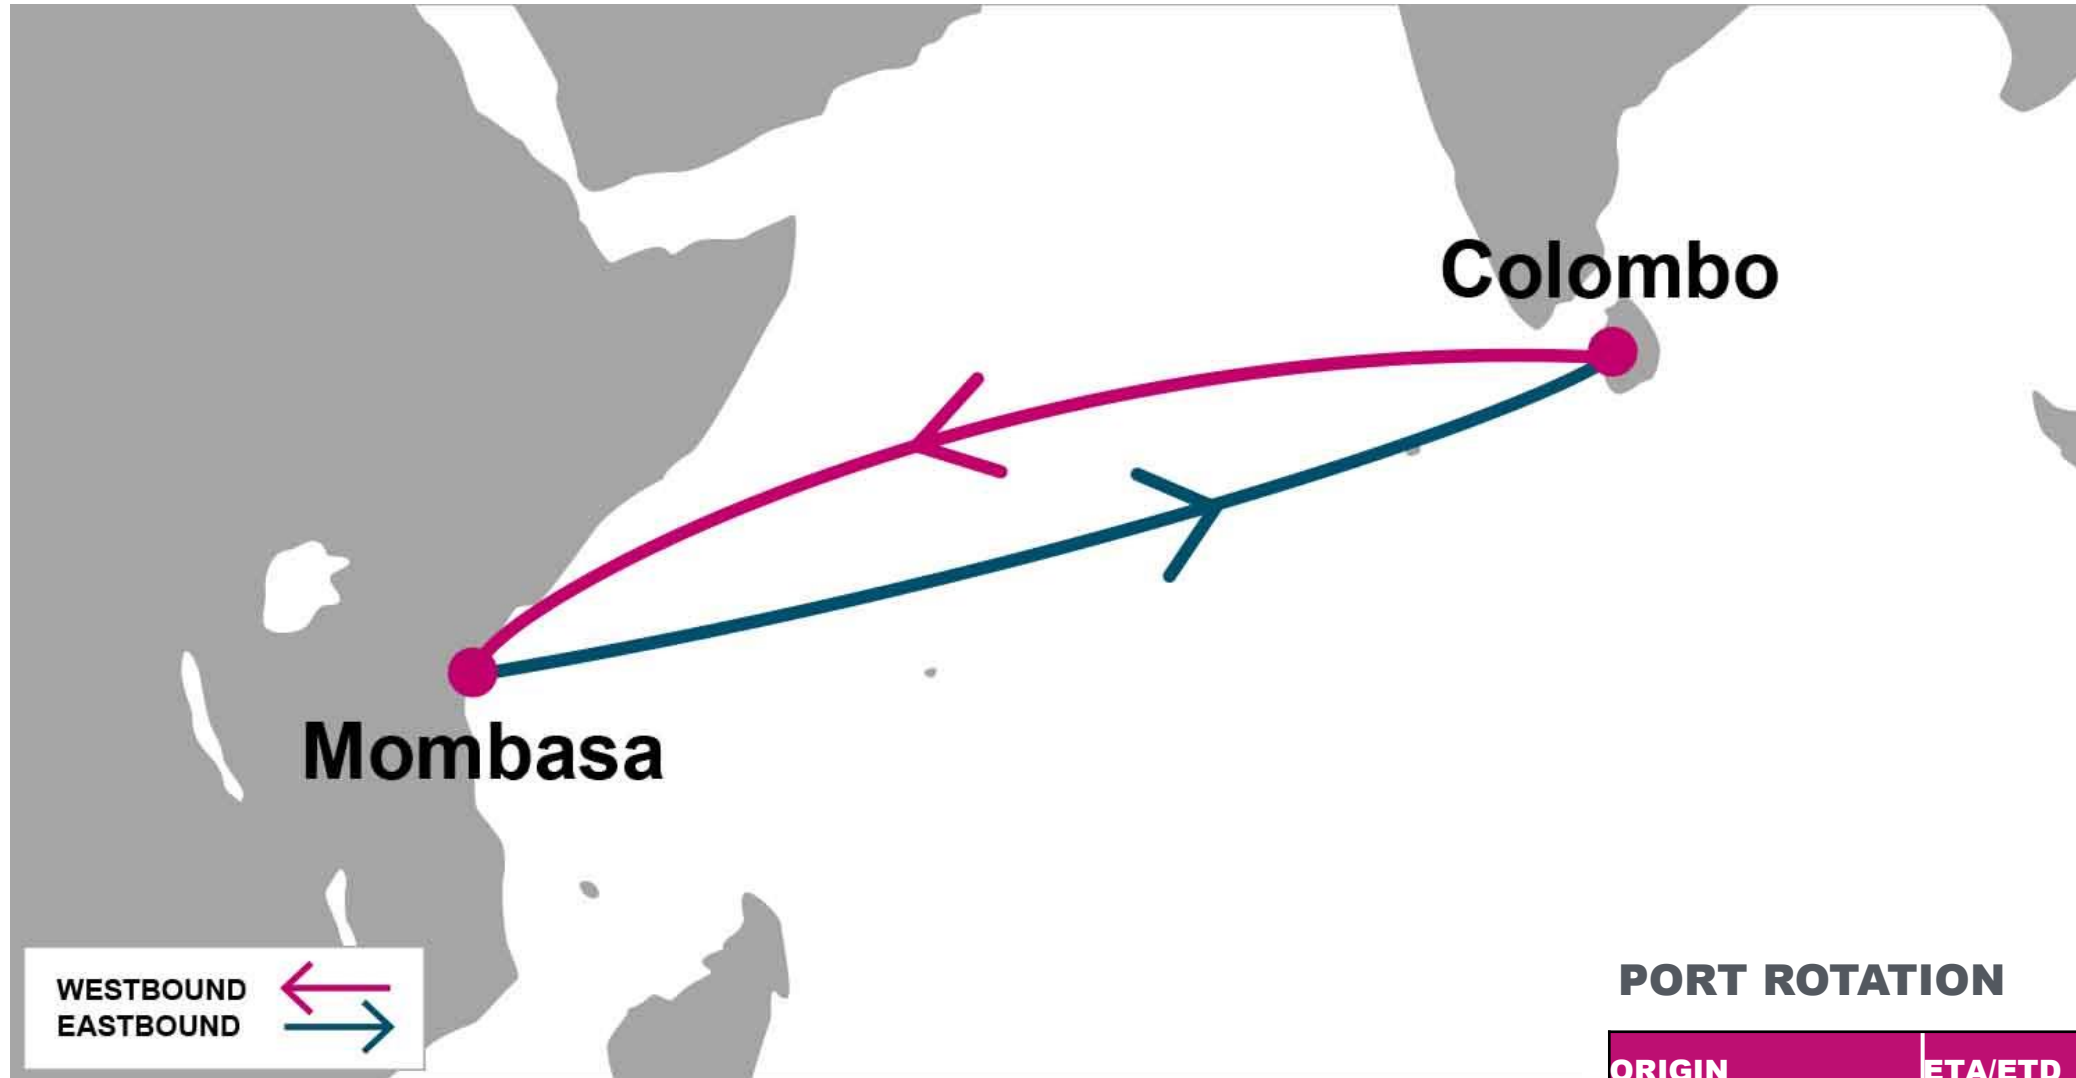

For more information, please click [here](#)

	<b>CMB</b>
<b>MBA</b>	8

**PORT ROTATION**

(Terminals are subject to change)

ORIGIN	ETA/ETD	TERMINAL
Colombo	SAT/SUN	Jaya Container Terminal (JCT)
Mombasa	SUN/WED	Mombasa Container Terminal (MCT)
Colombo	THU/THU	Jaya Container Terminal (JCT)

**KEY TRANSIT TABLE** - UNLOCODE PORT NAME & COUNTRY NAME

**CMB:** Colombo, Sri Lanka | **MBA:** Mombasa, Kenya

NOTE: Transit times and port rotation are as of now and subject to change