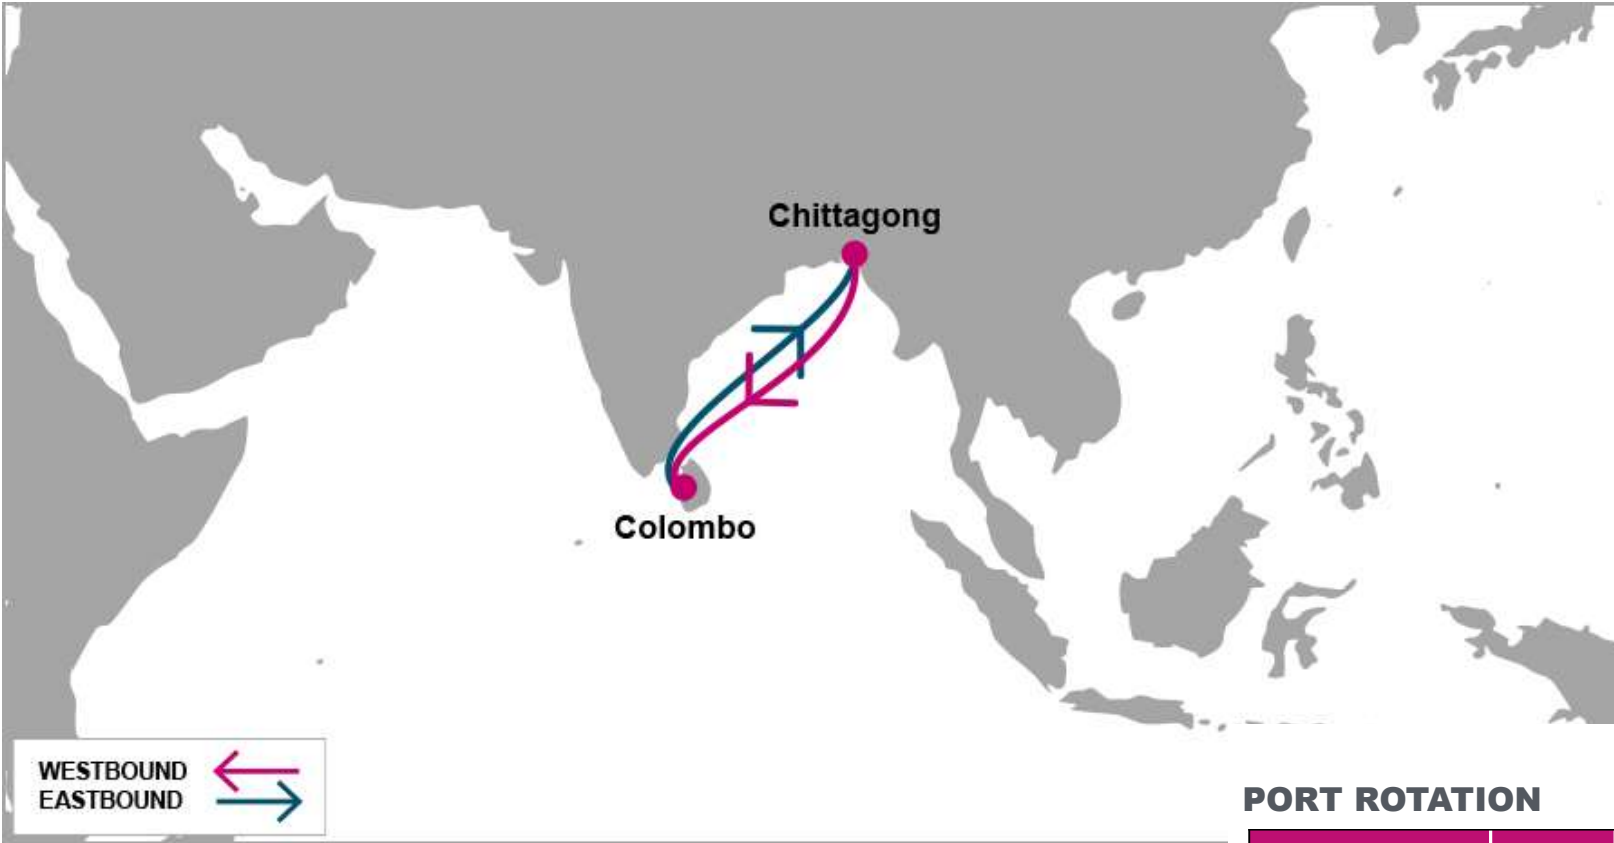

For more information, please click [here](#)

W/B	CMB	E/B	CTG
CTG	-	CMB	-

PORT ROTATION

(Terminals are subject to change)

ORIGIN	ETA/ETD	TERMINAL
Chittagong	-	Chittagong Terminal
Colombo	-	Colombo South Asia Gate TML
Chittagong	-	Chittagong Terminal
Turnaround days: 7		

KEY TRANSIT TABLE - UNLOCODE PORT NAME & COUNTRY NAME

CMB: Colombo, Pakistan | **CTG:** Chittagong, Bangladesh

NOTE: Transit times and port rotation are as of now and subject to change