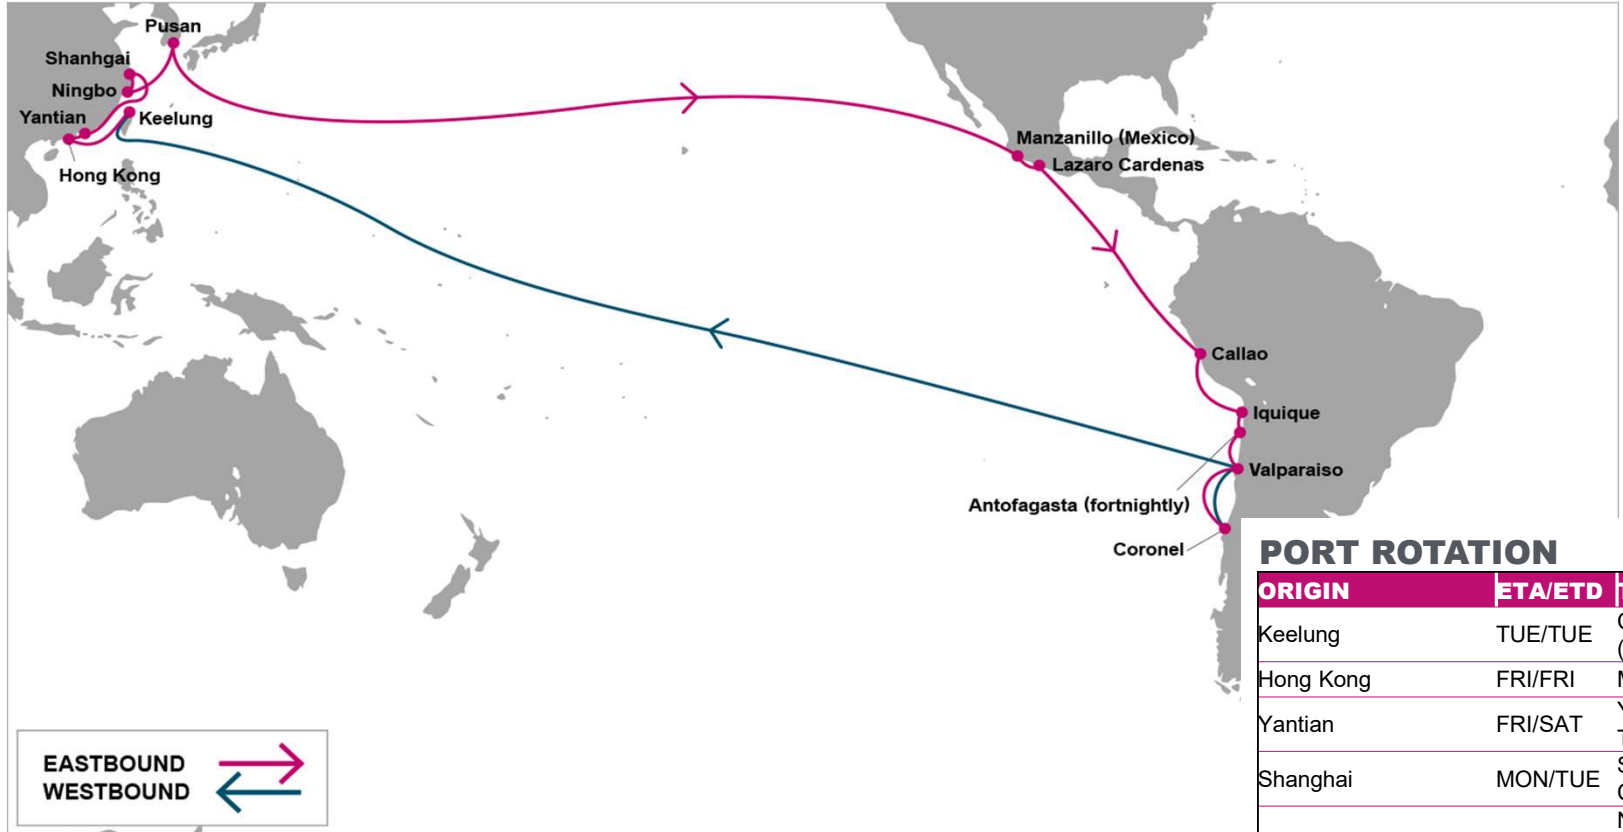

For more information, please click [here](#)

PORT ROTATION

(Terminals are subject to change)

ORIGIN	ETA/ETD	TERMINAL
Keelung	TUE/TUE	China Container Terminal Corp. (CCTC)
Hong Kong	FRI/FRI	Modern Terminal Limited
Yantian	FRI/SAT	Yantian International Container Terminal
Shanghai	MON/TUE	Shanghai Shendong International Con (Dxys)
Ningbo	WED/THU	Ningbo Mei Shan International Container Terminals Ltd. Co. (MSICT)
Pusan	SAT/SUN	Pusan New Port Company
Manzanillo (Mexico)	MON/TUE	SSA Mexico S.A
Lazaro Cardenas	WED/THU	Lazaro Cardenas Terminal Portuaria (HPH)
Callao	THU/FRI	DPW Callao
Iquique	SUN/MON	Iquique Terminal Internacional (ITI)
Antofagasta (fortnightly)	TUE/THU	Antofagasta Terminal Internacional (ATI)
Valparaiso	FRI/SAT	Terminal Pacifico Sur Valparaiso (TPS)
Coronel	SUN/MON	Puerto De Coronel S.A (CPC)
Valparaiso	TUE/WED	Terminal Pacifico Sur Valparaiso (TPS)
Keelung	TUE/TUE	China Container Terminal Corp. (CCTC)

Turnaround days: 77

E/B	ZLO	LZC	CLL	IQQ	ANF	VAP	CNL	W/B	KEL	HKG	YTN	SHA	NGB	PUS
KEL	27	29	37	40	42	45	47	ZLO	49	52	52	55	57	60
HKG	24	26	34	37	39	42	44	LZC	47	50	50	53	55	58
YTN	23	25	33	36	38	41	43	CLL	39	42	42	45	47	50
SHA	20	22	30	33	35	38	40	IQQ	36	39	39	42	44	47
NGB	18	20	28	31	33	36	38	ANF	33	36	36	39	41	44
PUS	15	17	25	28	30	33	35	CNL	29	32	32	35	37	40
								VAP	27	30	30	33	35	38

KEY TRANSIT TABLE - UNLOCODE PORT NAME & COUNTRY NAME

HKG: Hong Kong, China | YTN: Yantian, China | KEL: Keelung, Taiwan | NGB: Ningbo, China | SHA: Shanghai, China | PUS: Pusan, South Korea | ZLO: Manzanillo, Mexico | LZC: Lazaro Cardenas | CLL: Callao, Peru | IQQ: Iquique, Chile | ANF: Antofagasta, Chile | CNL: Coronel | VAP: Valparaiso, Chile

NOTE: Transit times and port rotation are as of now and subject to change