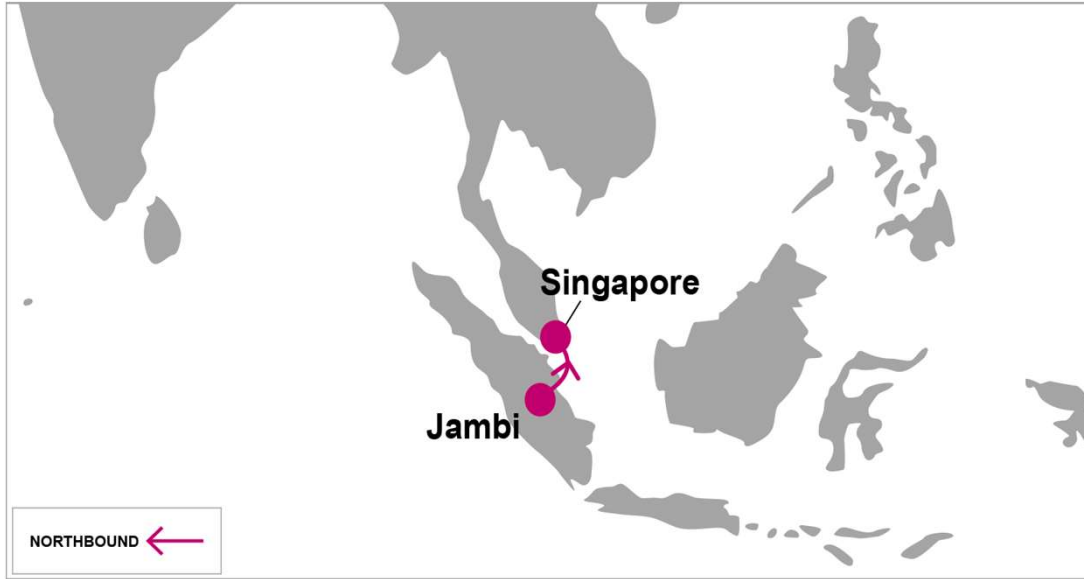

DJB: Jambi Service

KEY TRANSIT TABLE

N/B	SIN

DJB 1

KEY TRANSIT TABLE - UNLOCODE PORT NAME & COUNTRY NAME

PORT ROTATION

(Terminals are subject to change)

ORIGIN	ETA/ETD	TERMINAL
Jambi	WED/WED	Djambi Terminal
Singapore	THU/FRI	PSA Singapore

Weekly/Fixed Day Service

Last update : 29-May-2019