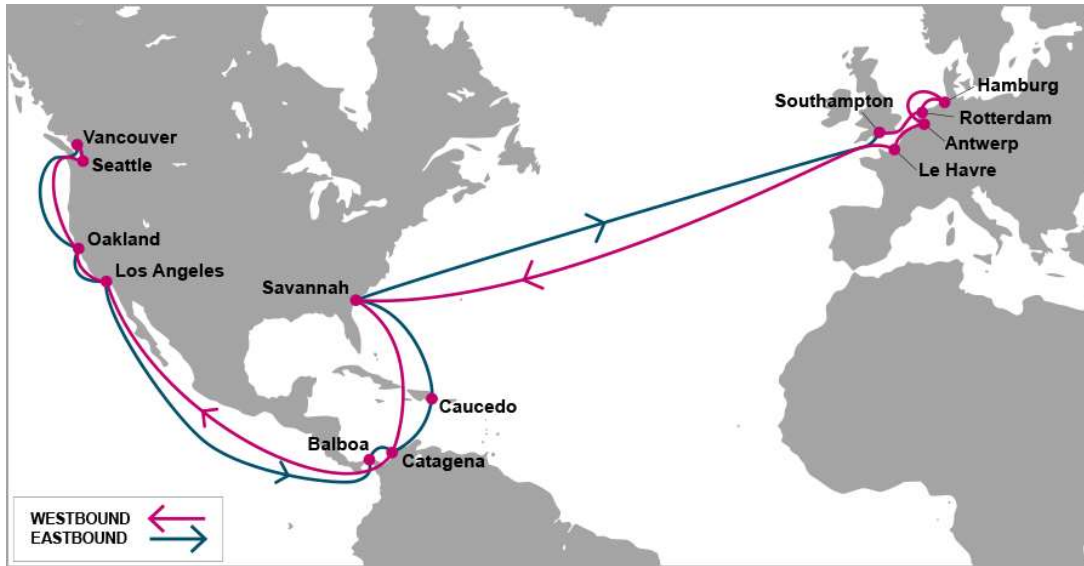

AL5: Atlantic 5

KEY TRANSIT TABLE

W/B	SAV	CTG	LAX	OAK	SEA	VAN	E/B	BLB	CTG	CAU	SAV	SOU	LEH	RTM	HAM	ANR
SOU	16	21	31	33	37	39	SEA	15	18	20	25	38	40	41	43	46
LEH	15	20	30	32	36	38	VAN	14	17	19	24	37	39	40	42	45
RTM	13	18	28	30	34	36	OAK	11	14	16	21	34	36	37	39	42
HAM	11	16	26	28	32	34	LAX	9	12	14	19	32	34	35	37	40
ANR	9	14	24	26	30	32	BLB		3	5	10	23	25	26	28	31
							CTG			2	7	20	22	23	25	28
							CAU				4	17	19	20	22	25
							SAV					12	14	15	17	20

KEY TRANSIT TABLE - UNLOCODE PORT NAME & COUNTRY NAME

SOU: Southampton, UK | RTM: Rotterdam, Netherland | HAM: Hamburg, Germany | ANR: Antwerp, Belgium | LEH: Le Havre, France | SEA: Seattle, USA | VAN: Vancouver, Canada | OAK: Oakland, USA | LAX: Los Angeles, USA | BLB: Balboa, Panama | CTG: Cartagena, Colombia | CAU: Caucedo, Dominican Republic | SAV: Savannah, USA |

PORT ROTATION

(Terminals are subject to change)

ORIGIN	ETA/ETD	TERMINAL
Southampton	MON/TEU	DP World Southampton Container Terminal
Le Havre	WED/WED	Le Havre North Terminals-Quais de l'Atlantique
Rotterdam	THU/FRI	ECT Delta Terminals
Hamburg	SAT/SUN	HHLA Container Terminal Altenwerder
Antwerp	TUE/TUE	PSA Antwerp
Savannah	THU/FRI	Garden City Terminal
Cartagena	TUE/WED	SPRC Sociedade Portuaria de Cartagena
Los Angeles	FRI/FRI	West Basin Container Terminal
Oakland	SUN/MON	Oakland International container Terminal
Seattle	THU/FRI	T18 -SSA MARINE TERMINAL
Vancouver	SAT/SAT	Fraser Surrey Docks
Oakland	TUE/TUE	Oakland International container Terminal
Los Angeles	WED/THU	West Basin Container Terminal
Balboa	SAT/SAT	Panama Ports Company
Cartagena	TUE/TUE	SPRC Sociedade Portuaria de Cartagena
Caucedo	THU/FRI	DPW Caucedo Terminal
Savannah	TUE/WED	Garden City Terminal
Southampton	MON/TUE	DP World Southampton Container Terminal