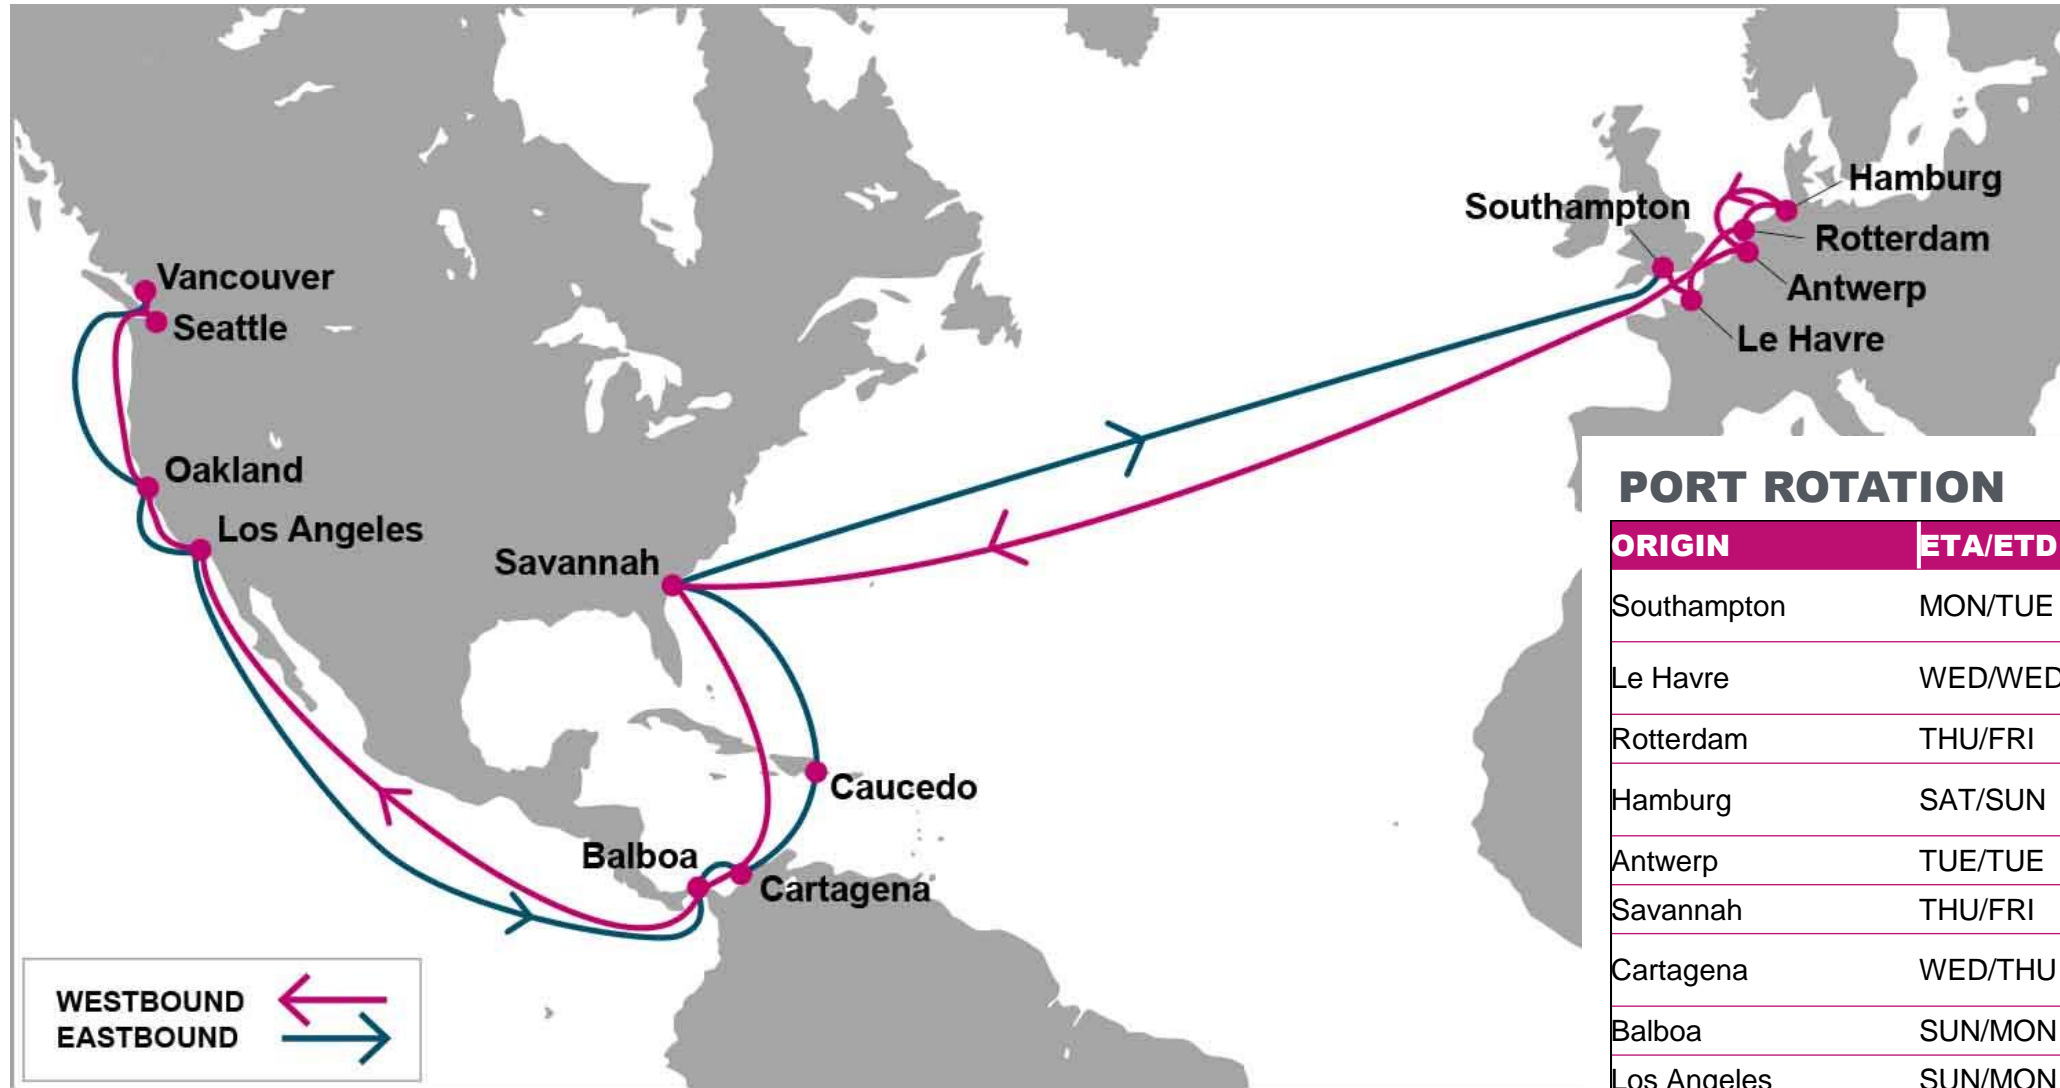

For more information, please click [here](#)

PORT ROTATION

(Terminals are subject to change)

ORIGIN	ETA/ETD	TERMINAL
Southampton	MON/TUE	DP World Southampton Container Terminal (SCT)
Le Havre	WED/WED	North Terminals - Quais de l'Atlantique (CNMP)
Rotterdam	THU/FRI	ECT Delta Terminal
Hamburg	SAT/SUN	Container Terminal Altenwerder (CTA)
Antwerp	TUE/TUE	PSA Europe Terminal
Savannah	THU/FRI	Garden City Terminal
Cartagena	WED/THU	Terminal De Contenedores De Cartagena (Contecar)
Balboa	SUN/MON	PSA Panama International Terminal
Los Angeles	SUN/MON	TraPac
Oakland	TUE/WED	Oakland International container Terminal (OICT)
Seattle	SAT/SUN	SSA Seattle T-18
Vancouver	MON/TUE	DP World Fraser Surrey
Oakland	THU/THU	Oakland International container Terminal (OICT)
Los Angeles	FRI/SAT	TraPac
Balboa	SAT/SAT	PSA Panama International Terminal
Cartagena	TUE/TUE	Sociedad Portuaria Regional de Cartagena (SPRC)
Caucedo	THU/FRI	DP World Caucedo
Savannah	TUE/WED	Garden City Terminal
Southampton	MON/TUE	DP World Southampton Container Terminal (SCT)

Turnaround days: 77

W/B	SAV	CTG	BLB	LAX	OAK	SEA	VAN	E/B	BLB	CTG	CAU	SAV	SOU	LEH	RTM	HAM	ANR
SOU	16	22	26	33	35	39	41	SEA	12	15	17	21	36	38	39	41	44
LEH	15	21	25	32	34	38	40	VAN	10	13	15	19	34	36	37	39	42
RTM	13	19	23	30	32	36	38	OAK	8	11	13	17	32	34	35	37	40
HAM	11	17	21	28	30	34	36	LGB	7	10	12	16	30	32	33	35	38
ANR	9	15	19	26	28	32	34	BLB		3	5	9	23	25	26	28	31
								CTG			2	6	20	22	23	25	28
								CAU				4	17	19	20	22	25
								SAV					12	14	15	17	20

KEY TRANSIT TABLE - UNLOCODE PORT NAME & COUNTRY NAME
SOU: Southampton, UK | **RTM:** Rotterdam, Netherland | **HAM:** Hamburg, Germany | **ANR:** Antwerp, Belgium | **LEH:** Le Havre, France | **SEA:** Seattle, USA | **VAN:** Vancouver, Canada | **OAK:** Oakland, USA | **LAX:** Los Angeles, USA | **LGB:** Long Beach, USA | **BLB:** Balboa, Panama | **CTG:** Cartagena, Colombia | **CAU:** Caucedo, Dominican Republic | **SAV:** Savannah, USA

NOTE: Transit times and port rotation are as of now and subject to change