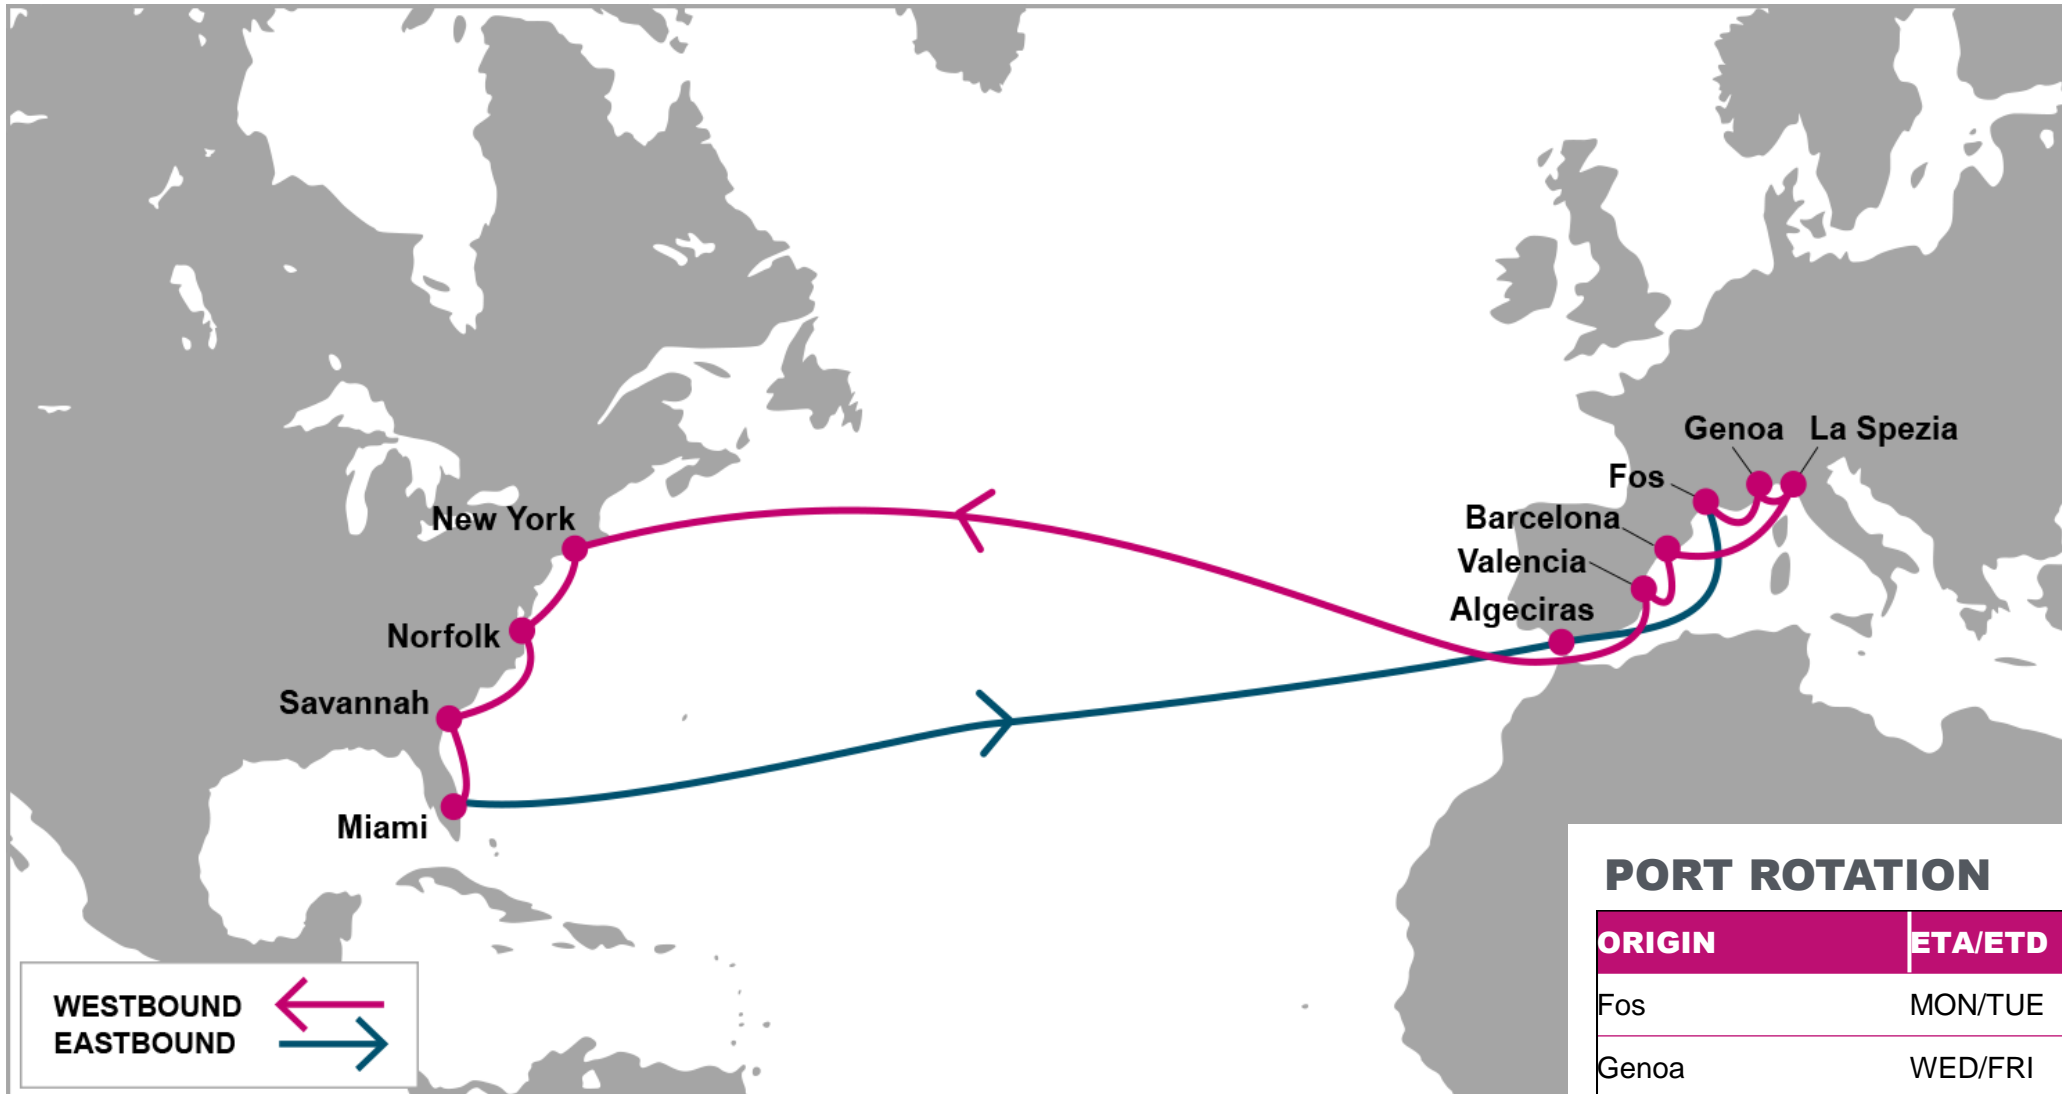

For more information, please click [here](#)

PORT ROTATION

(Terminals are subject to change)

ORIGIN	ETA/ETD	TERMINAL
Fos	MON/TUE	Eurofos
Genoa	WED/FRI	PSA Genova (former VTE)
La Spezia	SAT/SUN	La Spezia Container Terminal (LSCT)
Barcelona	TUE/WED	APM Terminals Barcelona
Valencia	WED/THU	Noatum Container Terminal
New York	SUN/TUE	Maher Terminals
Norfolk	WED/THU	Norfolk International Terminal (NIT)
Savannah	SAT/SUN	Garden City Terminal
Miami	MON/TUE	South Florida Container Terminal (SFCT)
Algeciras	FRI/SAT	Total Terminal International (TTI)
Fos	MON/TUE	Eurofos
Turnaround days: 42		

W/B	NYC	ORF	SAV	MIA	E/B	ALG	FOS	GOA	SPE	BCN	VLC
FOS	19	22	25	27	NYC	18	21	22	25	28	29
GOA	16	19	22	24	ORF	16	19	20	23	26	27
SPE	14	17	20	22	SAV	13	16	17	20	23	24
BCN	11	14	17	19	MIA	11	14	15	18	21	22
VLC	10	13	16	18							

KEY TRANSIT TABLE - UNLOCODE PORT NAME & COUNTRY NAME

FOS: Fos, France | GOA: Genoa, Italy | SPE: La Spezia, Italy | BCN: Barcelona, Spain | VLC: Valencia, Spain | NYC: New York, USA | ORF: Norfolk, USA | SAV: Savannah, USA | MIA: Miami, USA | ALG: Algeciras, Spain

NOTE: Transit times and port rotation are as of now and subject to change