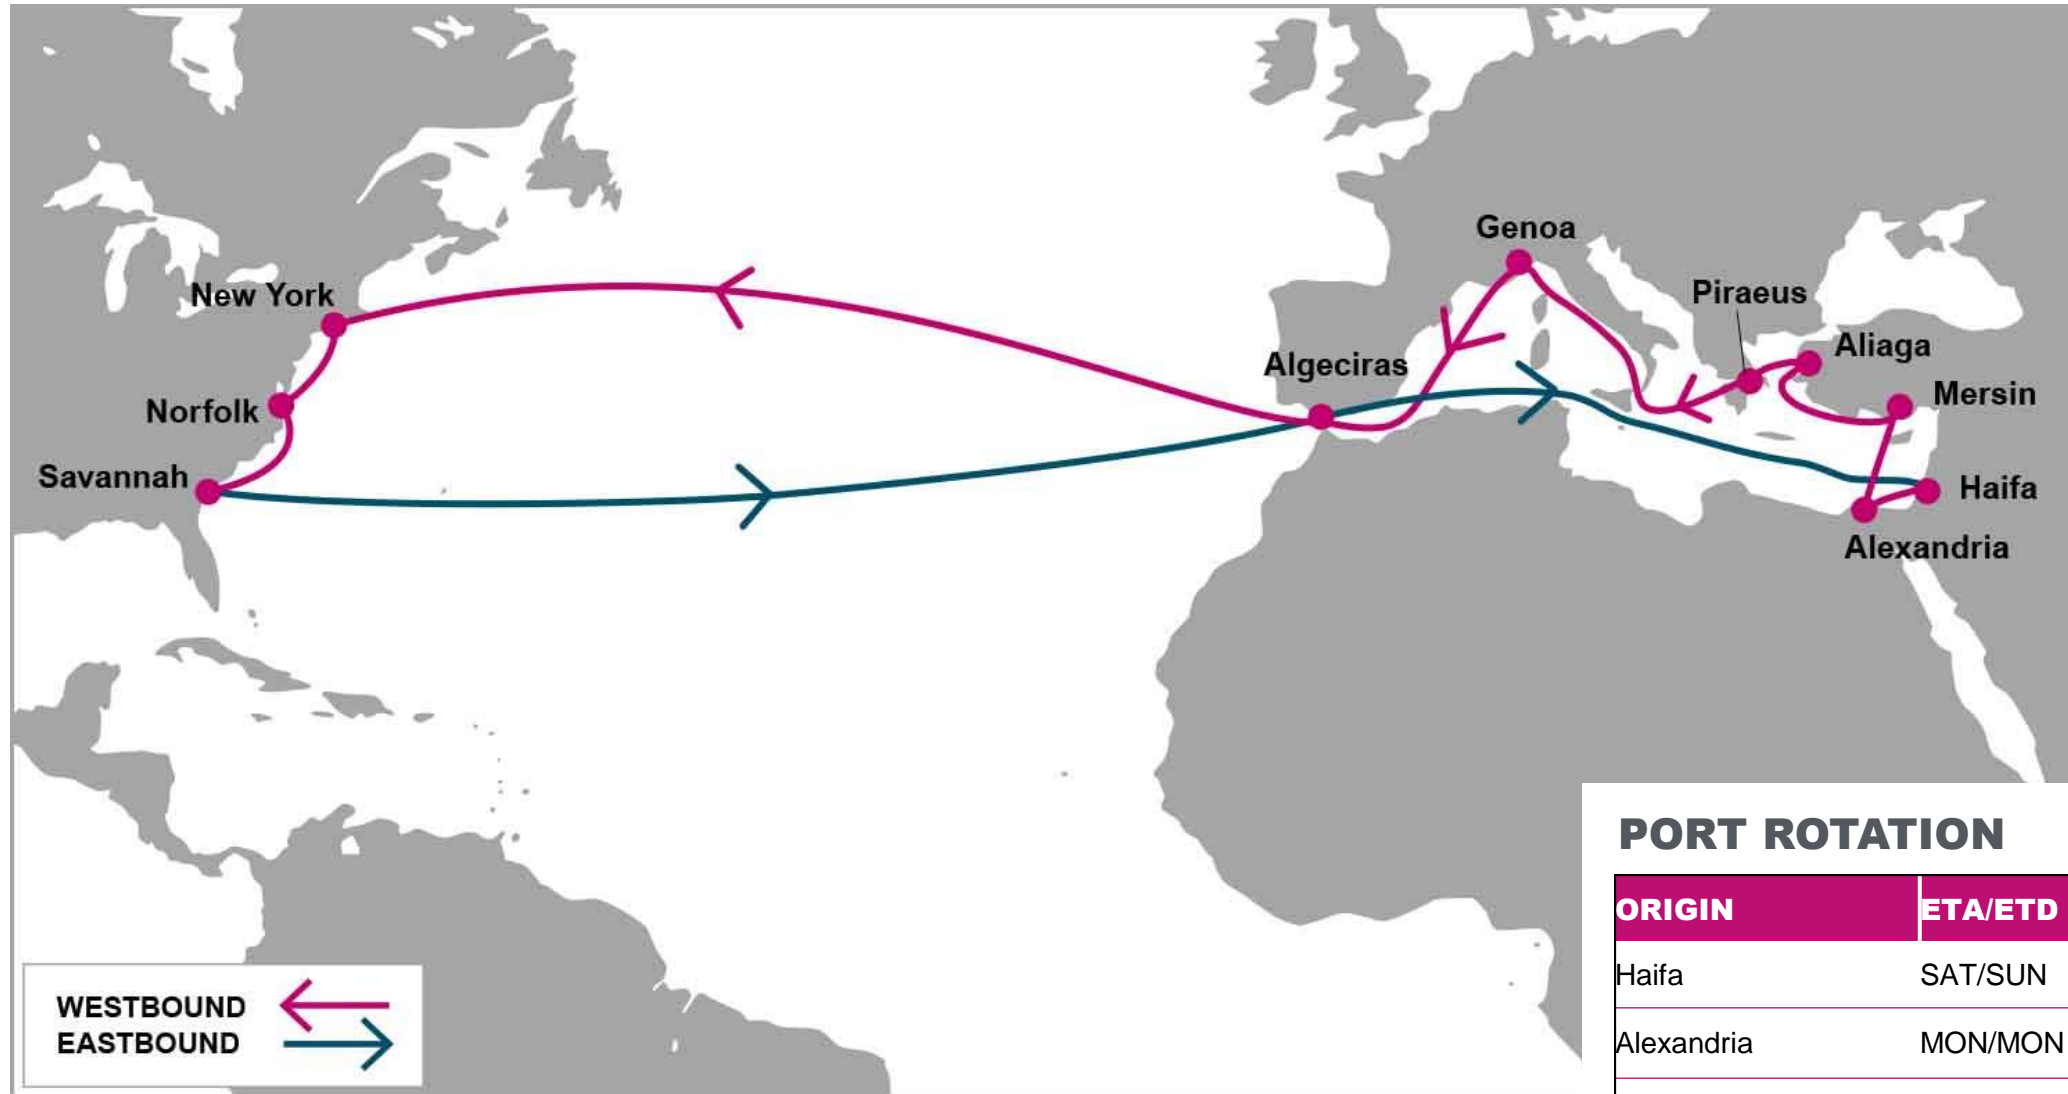

For more information, please click [here](#)

PORT ROTATION

(Terminals are subject to change)

ORIGIN	ETA/ETD	TERMINAL
Haifa	SAT/SUN	Haifa Port
Alexandria	MON/MON	Alexandria International Container Terminals (AICT)
Mersin	TUE/TUE	Mersin International Port (MIP)
Aliaga	THU/FRI	TCE EGE
Piraeus	FRI/SAT	Piraeus Container Terminal (PCT)
Genoa	MON/TUE	PSA Genoa (former VTE)
Algeciras	THU/FRI	Total Terminal International (TTI)
New York	FRI/SAT	Maher Terminals
Norfolk	SUN/MON	Norfolk International Terminal (NIT)
Savannah	TUE/WED	Garden City Terminal
Algeciras	SUN/SUN	Total Terminal International (TTI)
Haifa	SAT/SUN	Haifa Port
Turnaround days: 42		

W/B	NYC	ORF	SAV	E/B	HFA	ALY	MER	ALI	PIR	GOA	ALG
HFA	19	21	23	NYC	21	23	24	26	27	30	33
ALY	18	20	22	ORF	19	21	22	24	25	28	31
MER	17	19	21	SAV	17	19	20	22	23	26	29
ALI	14	16	18								
PIR	13	15	17								
GOA	10	12	14								
ALG	7	9	11								

KEY TRANSIT TABLE - UNLOCODE PORT NAME & COUNTRY NAME

HFA: Haifa, Israel | ALY: Alexandria, Egypt | MER: Mersin, Turkey | ALI: Aliaga, Turkey | PIR: Piraeus, Greece | GOA: Genoa, Italy | ALG: Algeciras, Spain | NYC: New York, USA | ORF: Norfolk, USA | SAV: Savannah, USA

NOTE: Transit times and port rotation are as of now and subject to change