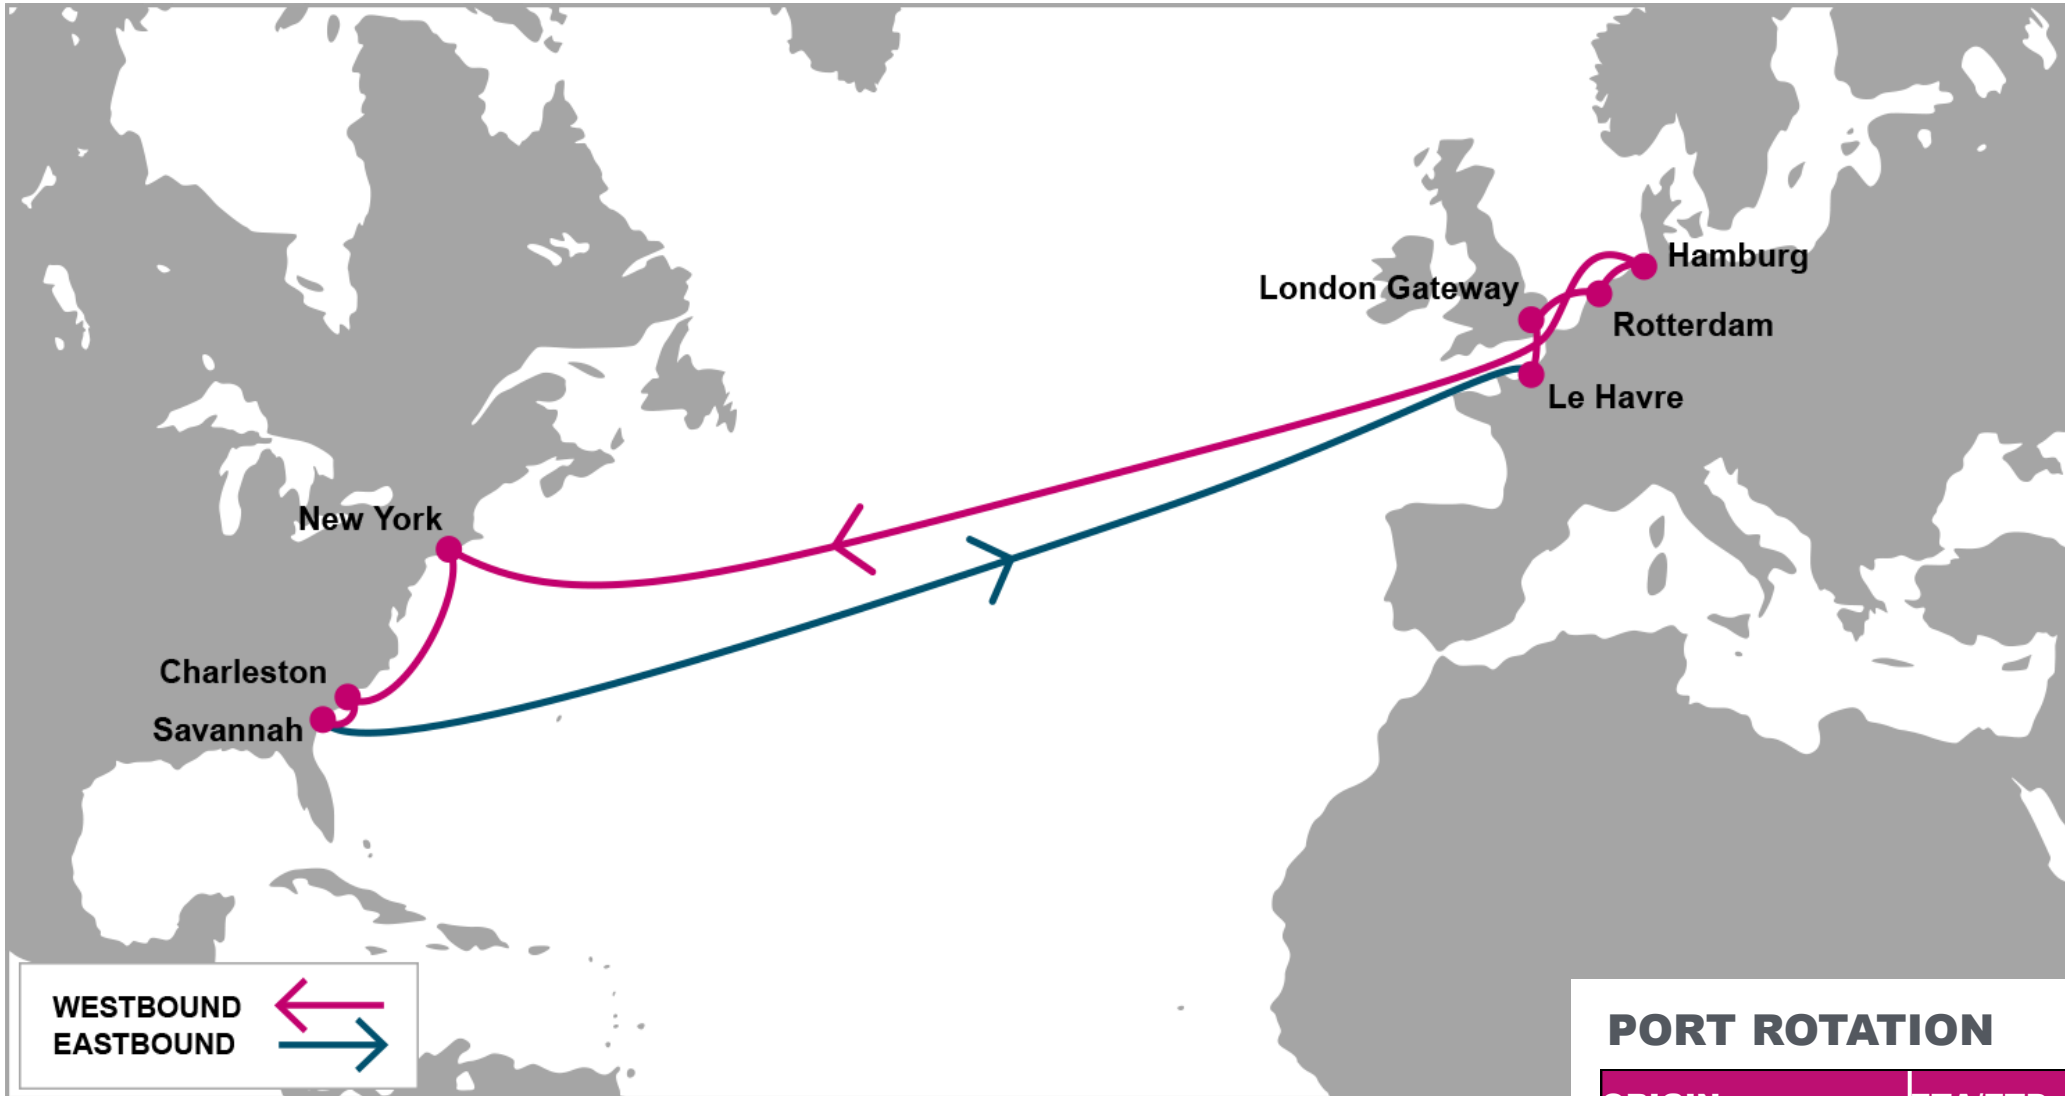

For more information, please click [here](#)

W/B	NYC	CHS	SAV	E/B	LEH	LGP	RTM	HAM
LEH	16	20	23	NYC	17	19	20	22
LGP	15	19	22	CHS	13	15	16	18
RTM	13	17	20	SAV	10	12	13	15
HAM	11	15	18					

PORT ROTATION

(Terminals are subject to change)

ORIGIN	ETA/ETD	TERMINAL
Le Havre	SAT/SUN	North Terminals - Quais de Amerique (CNMP)
London Gateway	MON/MON	DP World London Gateway Port
Rotterdam	TUE/WED	ECT Delta Terminal
Hamburg	THU/FRI	Container Terminal Altenwerder (CTA)
New York	TUE/WED	Maher Terminals
Charleston	SAT/SUN	Wando Welch Terminal (WWT)
Savannah	TUE/WED	Garden City Terminal
Le Havre	SAT/SUN	North Terminals - Quais de Amerique (CNMP)
Turnaround days: 35		

KEY TRANSIT TABLE - UNLOCODE PORT NAME & COUNTRY NAME

LGP: London Gateway, UK | **LEH:** Le Havre, France | **RTM:** Rotterdam, Netherland | **HAM:** Hamburg, Germany | **NYC:** New York, USA | **CHS:** Charleston, USA | **SAV:** Savannah, USA

NOTE: Transit times and port rotation are as of now and subject to change