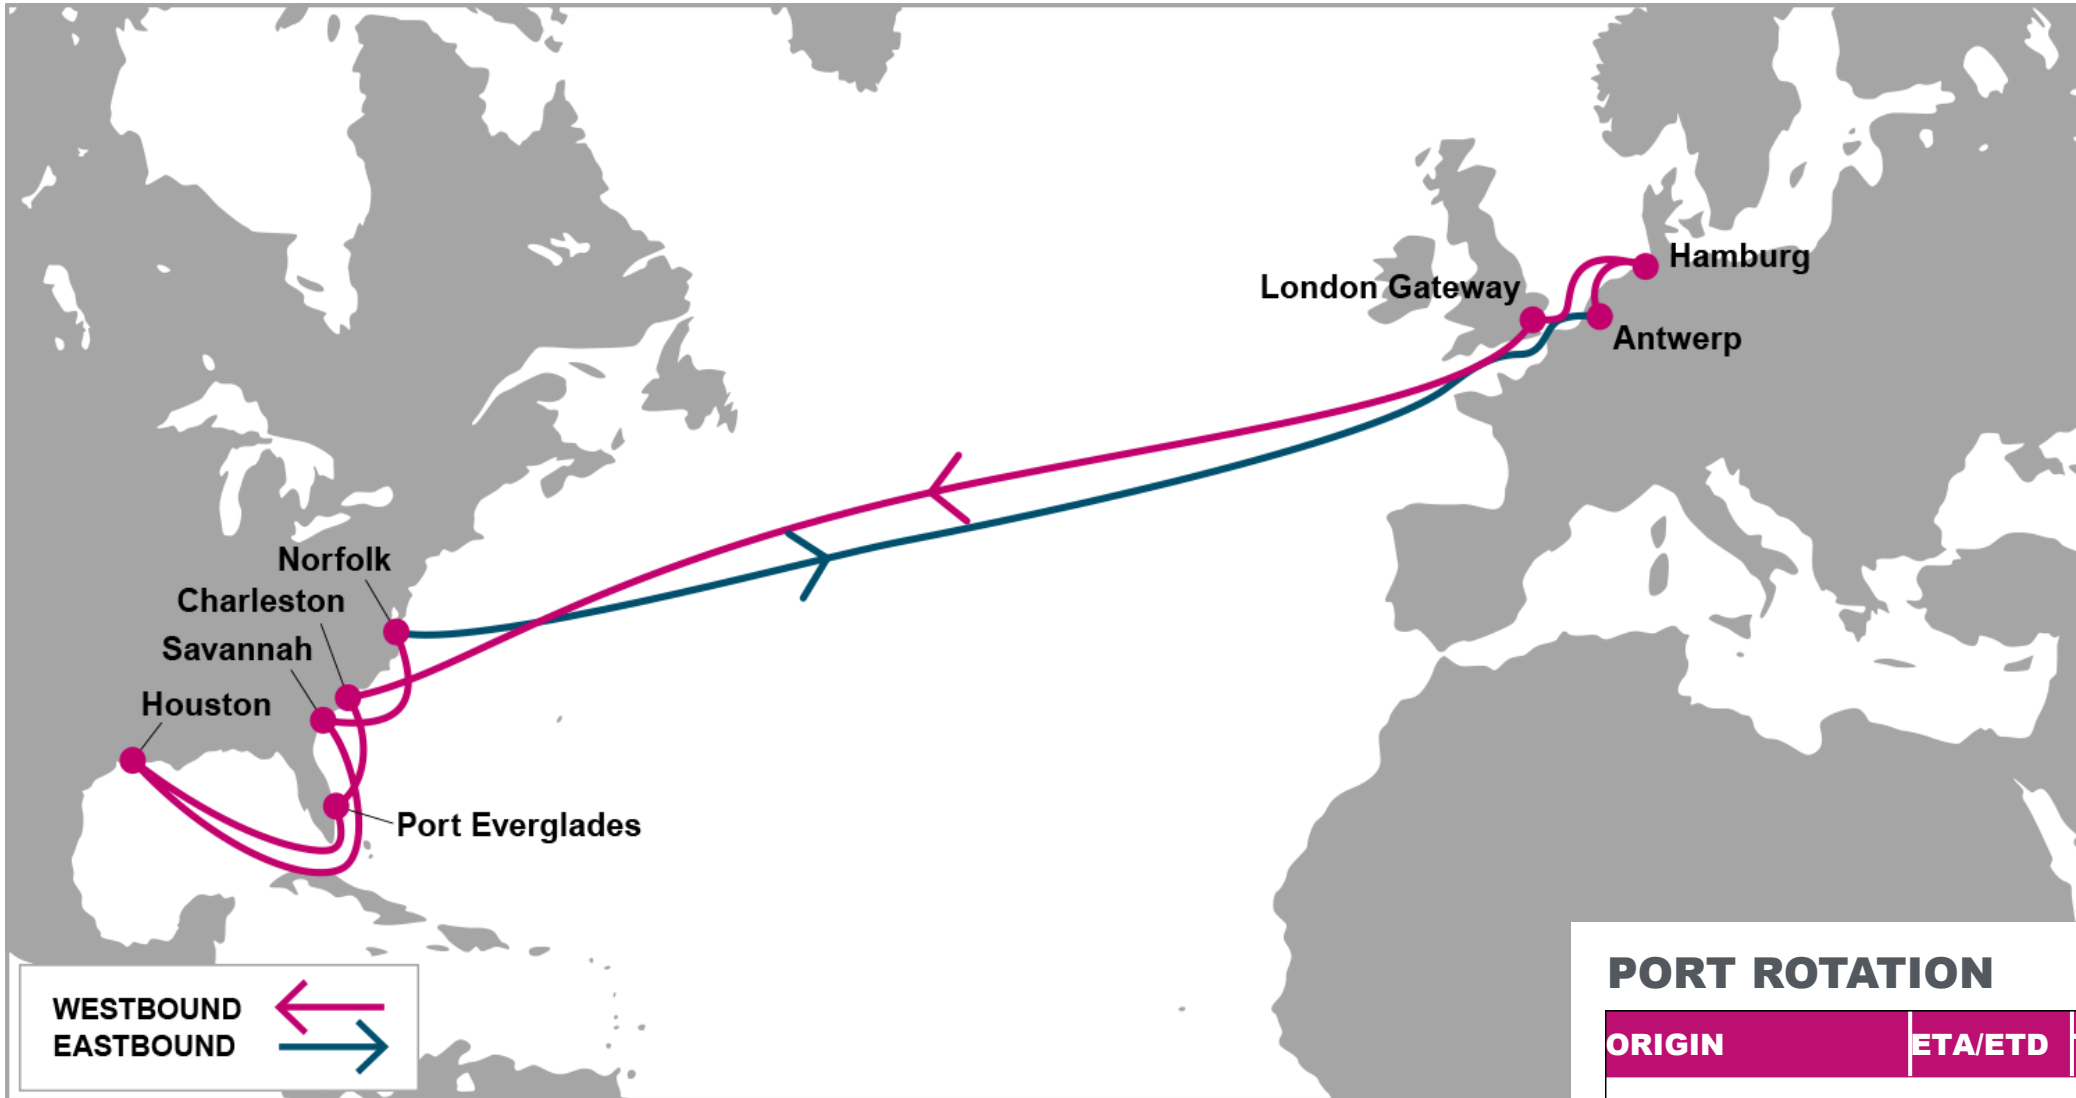

For more information, please click [here](#)

PORT ROTATION

(Terminals are subject to change)

ORIGIN	ETA/ETD	TERMINAL
Antwerp	THU/FRI	PSA Europe Terminal
Hamburg	SAT/SUN	Container Terminal Altenwerder (CTA)
London Gateway	TUE/TUE	DP World London Gateway Port
Charleston	FRI/SAT	North Charleston Terminal (NCT)
Port Everglades	MON/TUE	Florida International Terminals (FIT)
Houston	FRI/SUN	Barbours Cut Terminal (BCT)
Savannah	SAT/SAT	Garden City Terminal
Norfolk	MON/TUE	Norfolk International Terminal (NIT)
Antwerp	THU/FRI	PSA Europe Terminal
Turnaround days: 42		

W/B	CHS	PEF	HOU	SAV	ORF	E/B	ANR	HAM	LGP
ANR	14	17	21	29	31	CHS	26	28	31
HAM	12	15	19	27	29	PEF	23	25	28
LGP	10	13	17	25	27	HOU	18	20	23
						SAV	11	13	16
						ORF	9	11	14

KEY TRANSIT TABLE - UNLOCODE PORT NAME & COUNTRY NAME

ANR: Antwerp, Belgium | HAM: Hamburg, Germany | LGP: London Gateway, UK | CHS: Charleston, USA | PEF: Port Everglades, USA | HOU: Houston, USA | SAV: Savannah, USA | ORF: Norfolk, USA

NOTE: Transit times and port rotation are as of now and subject to change