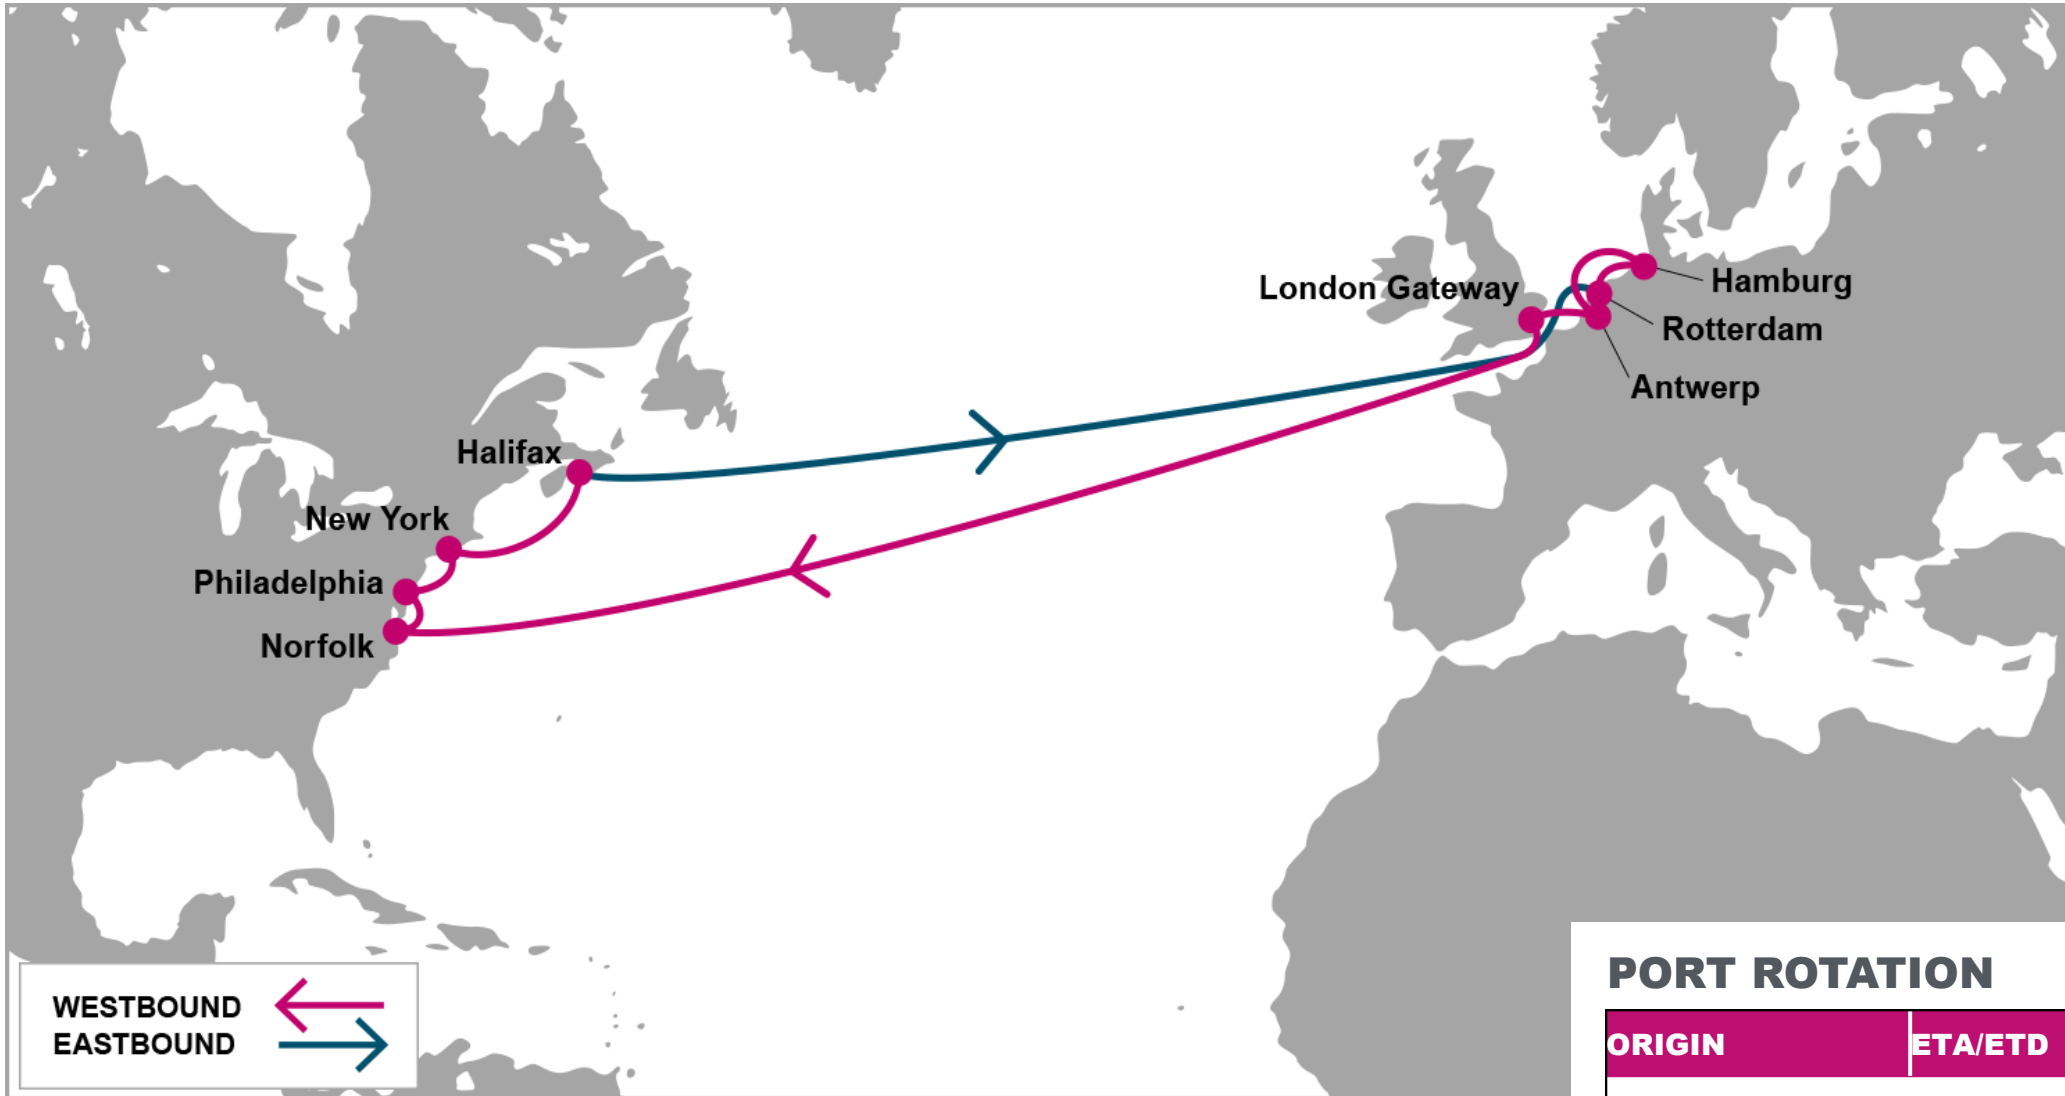

For more information, please click [here](#)

W/B	ORF	PHL	NYC	HAL	E/B	RTM	HAM	ANR	LGP
RTM	16	18	20	23	ORF	17	19	22	24
HAM	14	16	18	21	PHL	15	17	20	22
ANR	11	13	15	18	NYC	13	15	18	20
LGP	10	12	14	17	HAL	11	13	16	18

PORT ROTATION

(Terminals are subject to change)

ORIGIN	ETA/ETD	TERMINAL
Rotterdam	FRI/SAT	ECT Delta Terminal
Hamburg	SUN/MON	Container Terminal Altenwerder (CTA)
Antwerp	WED/THU	PSA Europe Terminal
London Gateway	FRI/FRI	DP World London Gateway Port
Norfolk	MON/TUE	Norfolk International Terminal (NIT)
Philadelphia	WED/THU	Packer Avenue Marine Terminal
New York	FRI/SAT	GCT New York
Halifax	MON/MON	Cerescorp Fairview Cove
Rotterdam	FRI/SAT	ECT Delta Terminal
Turnaround days: 35		

KEY TRANSIT TABLE - UNLOCODE PORT NAME & COUNTRY NAME

RTM: Rotterdam, Netherland | HAM: Hamburg, Germany | ANR: Antwerp, Belgium | LGP: London Gateway, UK | ORF: Norfolk, USA | PHL: Philadelphia, USA | NYC: New York, USA | HAL: Halifax, Canada

NOTE: Transit times and port rotation are as of now and subject to change