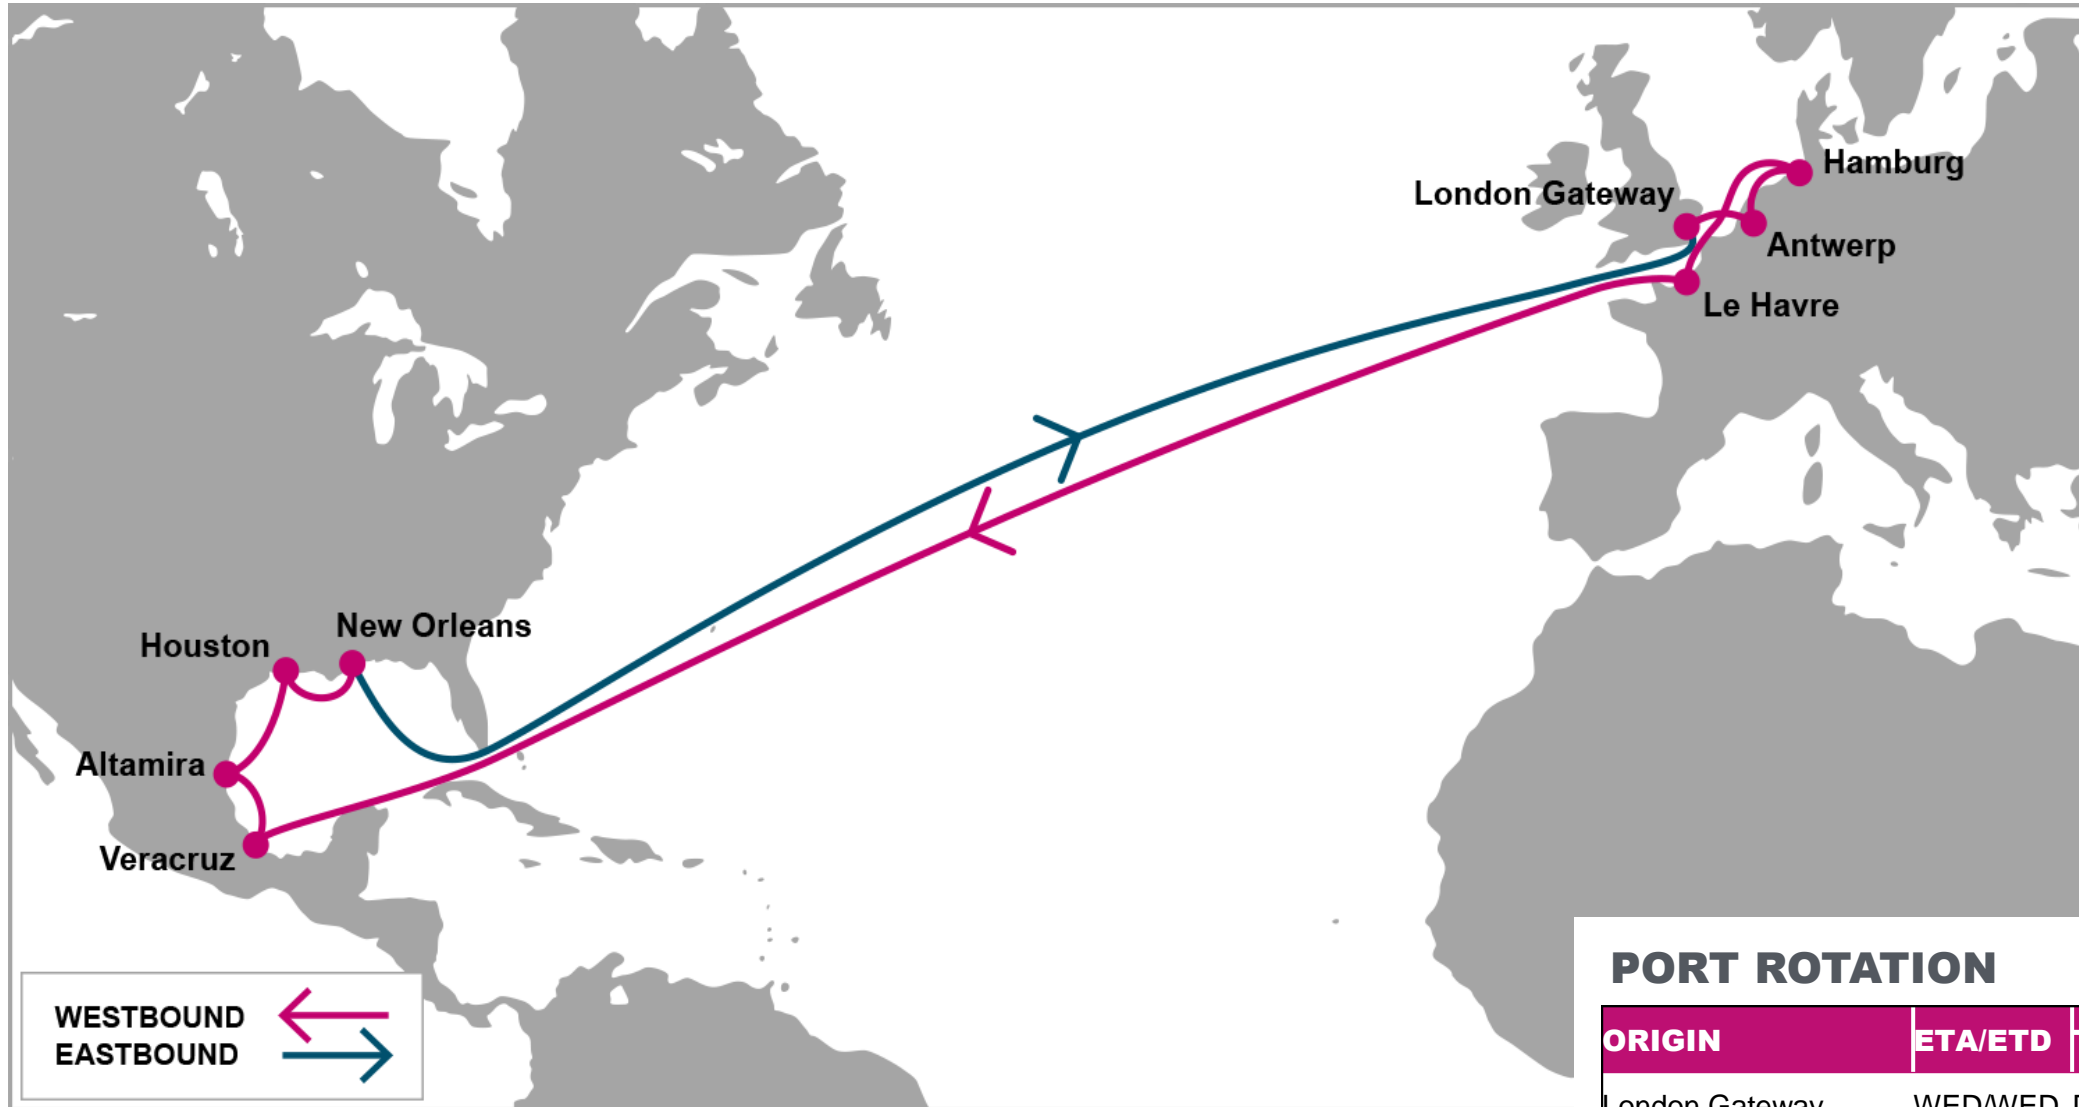

For more information, please click [here](#)

W/B	VER	ATM	HOU	MSY	E/B	LGP	ANR	HAM	LEH
LGP	22	24	28	31	VER	19	21	24	26
ANR	19	21	25	28	ATM	24	26	29	31
HAM	16	18	22	25	HOU	20	22	25	27
LEH	14	16	20	23	MSY	17	19	22	24

PORT ROTATION

(Terminals are subject to change)

ORIGIN	ETA/ETD	TERMINAL
London Gateway	WED/WED	DP World London Gateway Port
Antwerp	FRI/SAT	PSA Europe Terminal
Hamburg	MON/TUE	Container Terminal Altenwerder (CTA)
Le Havre	WED/THU	North Terminals - Quais de l'Atlantique (CNMP)
Veracruz	THU/FRI	Internaconal de Contenedores Asociados de Veracruz
Altamira	SAT/SUN	Infraestructura Portuaria Mexicana (IPM)
Houston	WED/THU	Barbours Cut Terminal (BCT)
New Orleans	SAT/SUN	Ports America
London Gateway	WED/WED	DP World London Gateway Port
Turnaround days:		42

KEY TRANSIT TABLE - UNLOCODE PORT NAME & COUNTRY NAME

LGP: London Gateway, UK | ANR: Antwerp, Belgium | HAM: Hamburg, Germany | TUX: Tuxpan, Mexico | VER: Veracruz, Mexico | ATM: Altamira, Mexico | HOU: Houston, USA | MSY: New Orleans, USA

NOTE: Transit times and port rotation are as of now and subject to change