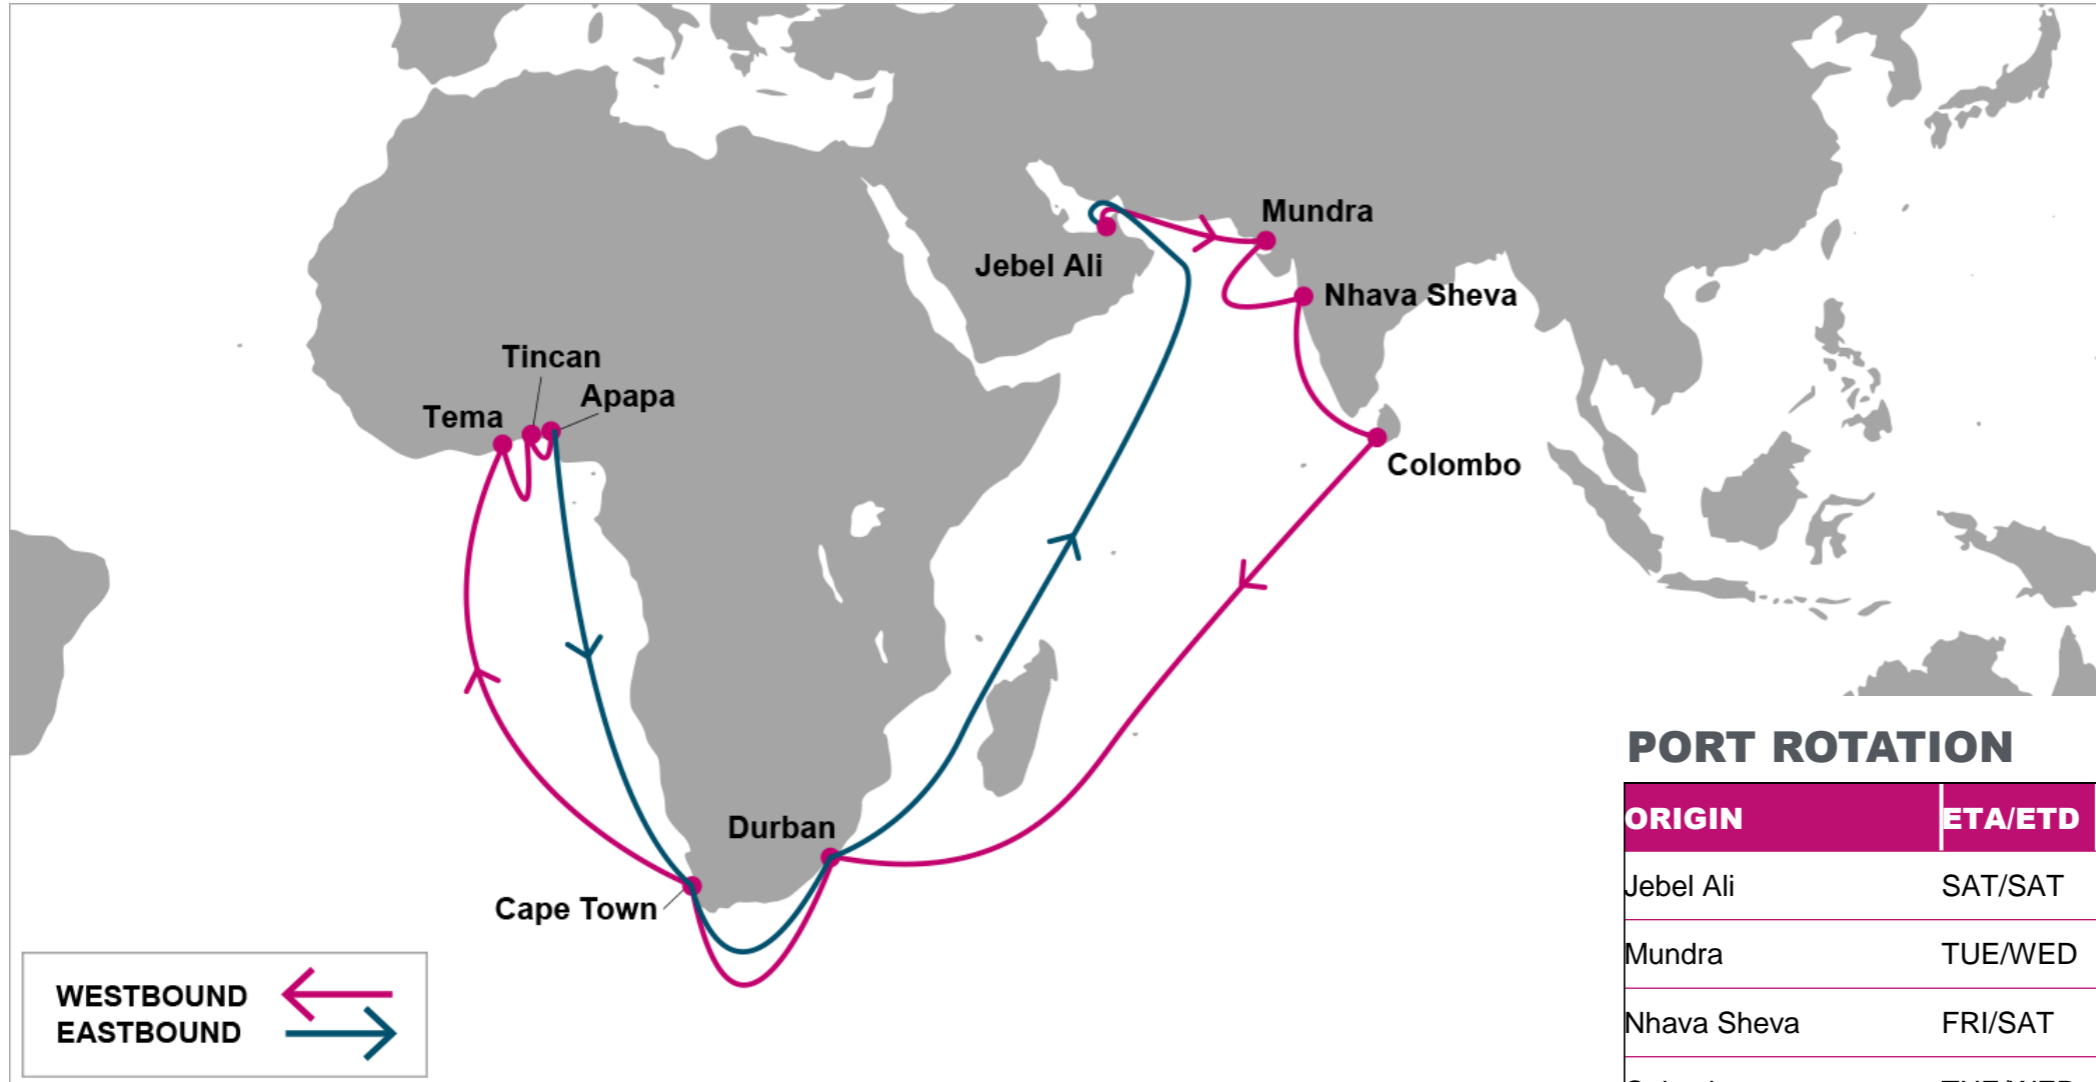

For more information, please click [here](#)

PORT ROTATION

(Terminals are subject to change)

ORIGIN	ETA/ETD	TERMINAL
Jebel Ali	SAT/SAT	DPW T3
Mundra	TUE/WED	Adani
Nhava Sheva	FRI/SAT	NSICT
Colombo	TUE/WED	SAGT
Durban	SAT/MON	Durban Container Terminal
Cape Town	WED/THU	Transnet Cape Town Terminal
Tema	FRI/SAT	MPS – Terminal 3
Tin Can	SUN/MON	Tin Can Island Contr Tml
Apapa	MON/TUE	Apapa Terminals
Cape Town	WED/THU	Transnet Cape Town Terminal
Durban	SUN/MON	Durban Container Terminal
Jebel Ali	SAT	DPW T3
Turnaround days: 70		

W/B	DUR	CPT	TEM	TIN	APP	E/B	CPT	DUR	JEA	MUN	NSA
JEA	21	25	34	35	37	TEM	16	19	35	38	41
MUN	17	21	30	32	33	TIN	14	17	33	36	39
NSA	14	18	27	29	30	APP	8	11	25	28	31
CMB	10	14	23	25	26	CPT		1	16	19	22
DUR			11	13	14	DUR			12	15	18
CPT			8	10	11						

KEY TRANSIT TABLE - UNLOCODE PORT NAME & COUNTRY NAME

JEA: Jebel Ali, UAE | MUN: Mundra, India | NSA: Nhava Sheva, India | CMB: Colombo, Sri Lanka | DUR: Durban, South Africa | CPT: Cape Town, South Africa | TEM: Tema, Ghana | TIN: Tin Can, Nigeria | APP: Apapa, Nigeria

NOTE: Transit times and port rotation are as of now and subject to change