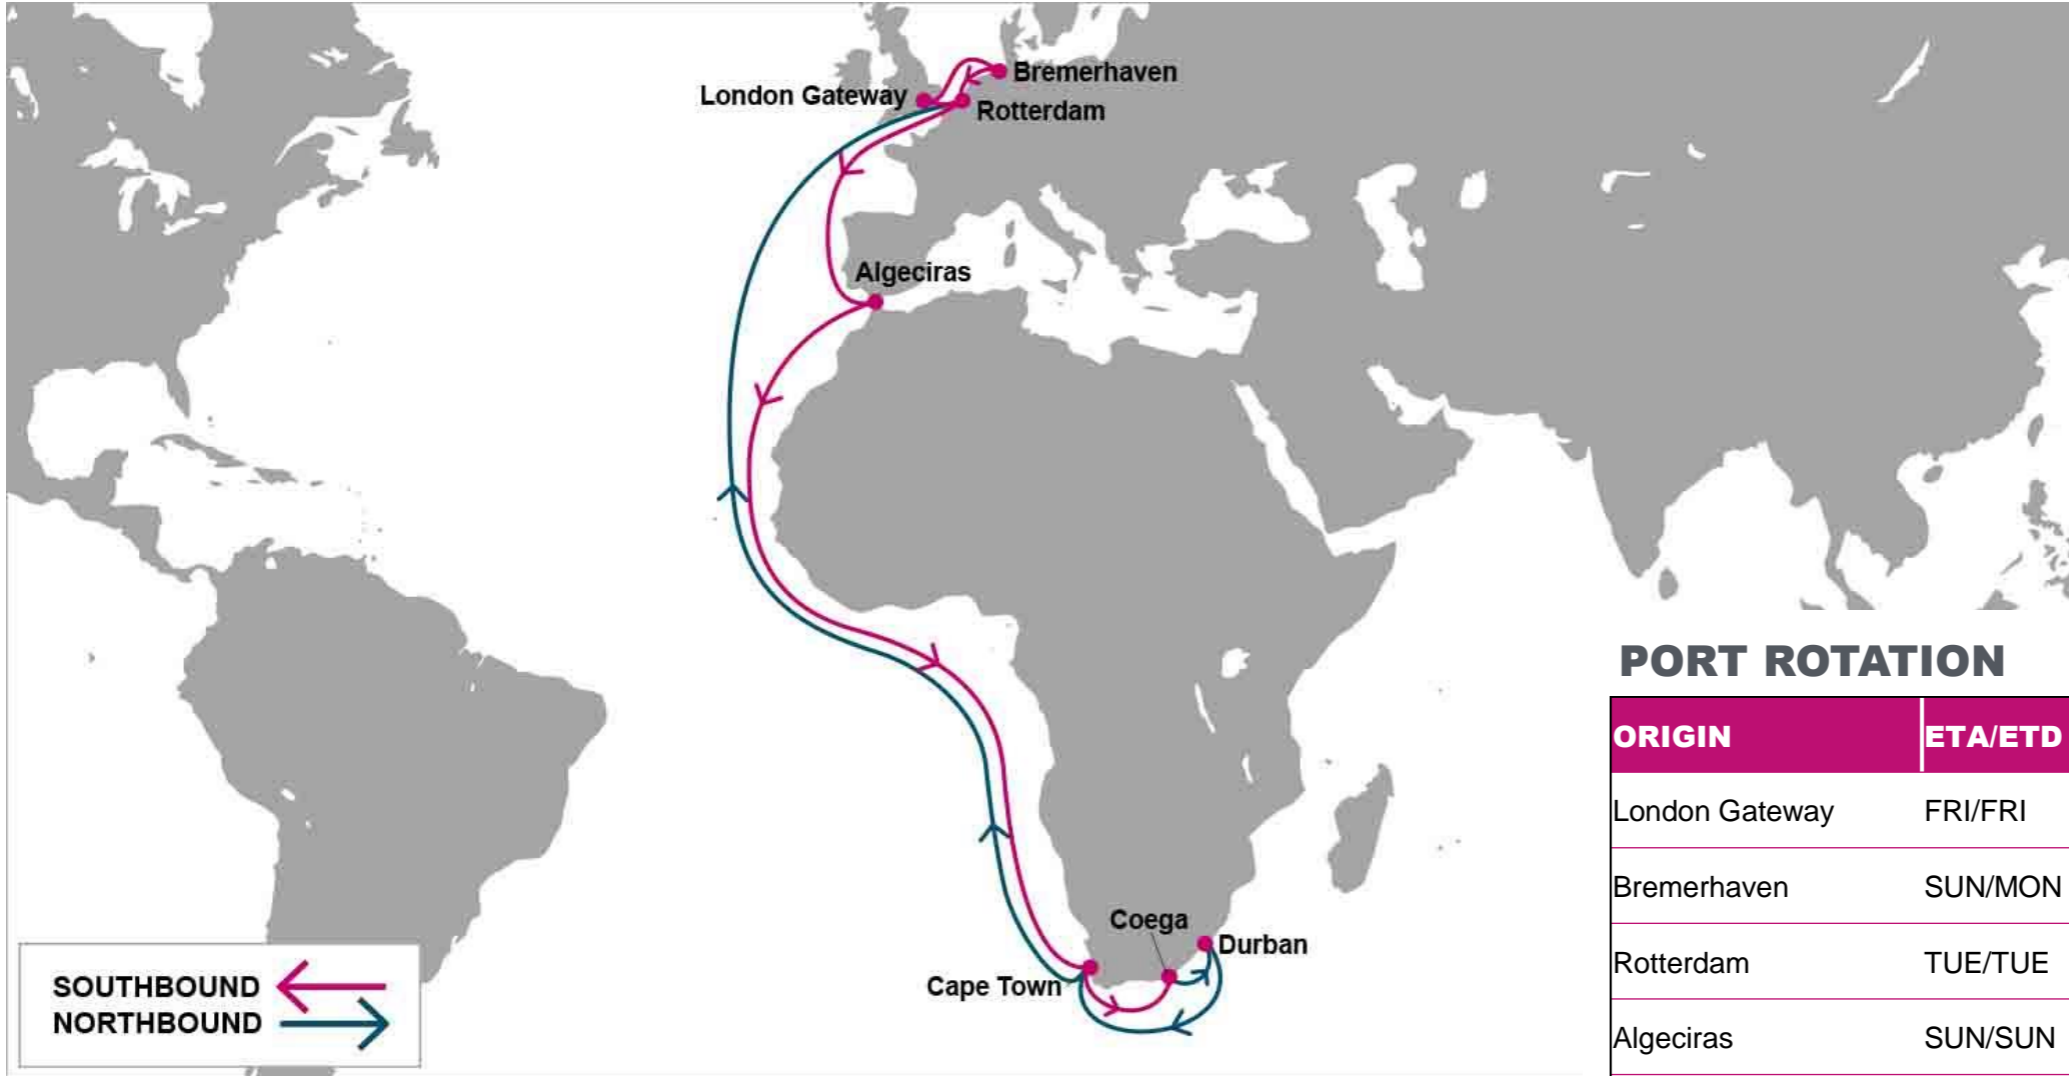

KEY TRANSIT TABLE - UNLOCODE PORT NAME & COUNTRY NAME

ALG: Algeciras, Spain | **TNG:** Tangier, Morocco | **COO:** Cotonou, Benin | **APP:** Apapa, Nigeria | **TIP:** Tin Can, Nigeria | **TEM:** Tema, Ghana

S/B	TEM	ABJ	N/B	TEM	ABJ	TNG
TNG	9	13	TEM		3	11
			ABJ			7

KEY TRANSIT TABLE - UNLOCODE PORT NAME & COUNTRY NAME

TNG: Tangier, Morocco | **TEM:** Tema, Ghana | **ABJ:** Abidjan, Côte d'Ivoire

NOTE: Transit times and port rotation are as of now and subject to change

KEY TRANSIT TABLE - UNLOCODE PORT NAME & COUNTRY NAME

TNG: Tangier, Morocco | DKR: Dakar, Senegal

NOTE: Transit times and port rotation are as of now and subject to change

For more information, please click [here](#)

LGP: London Gateway, UK | BRV: Bremerhaven, Germany | RTM: Rotterdam, Netherland | ALG: Algeciras, Spain | CPT: Cape Town, South Africa | ZBA: Ngqura, South Africa | DUR: Durban, South Africa |

NOTE: Transit times and port rotation are as of now and subject to change