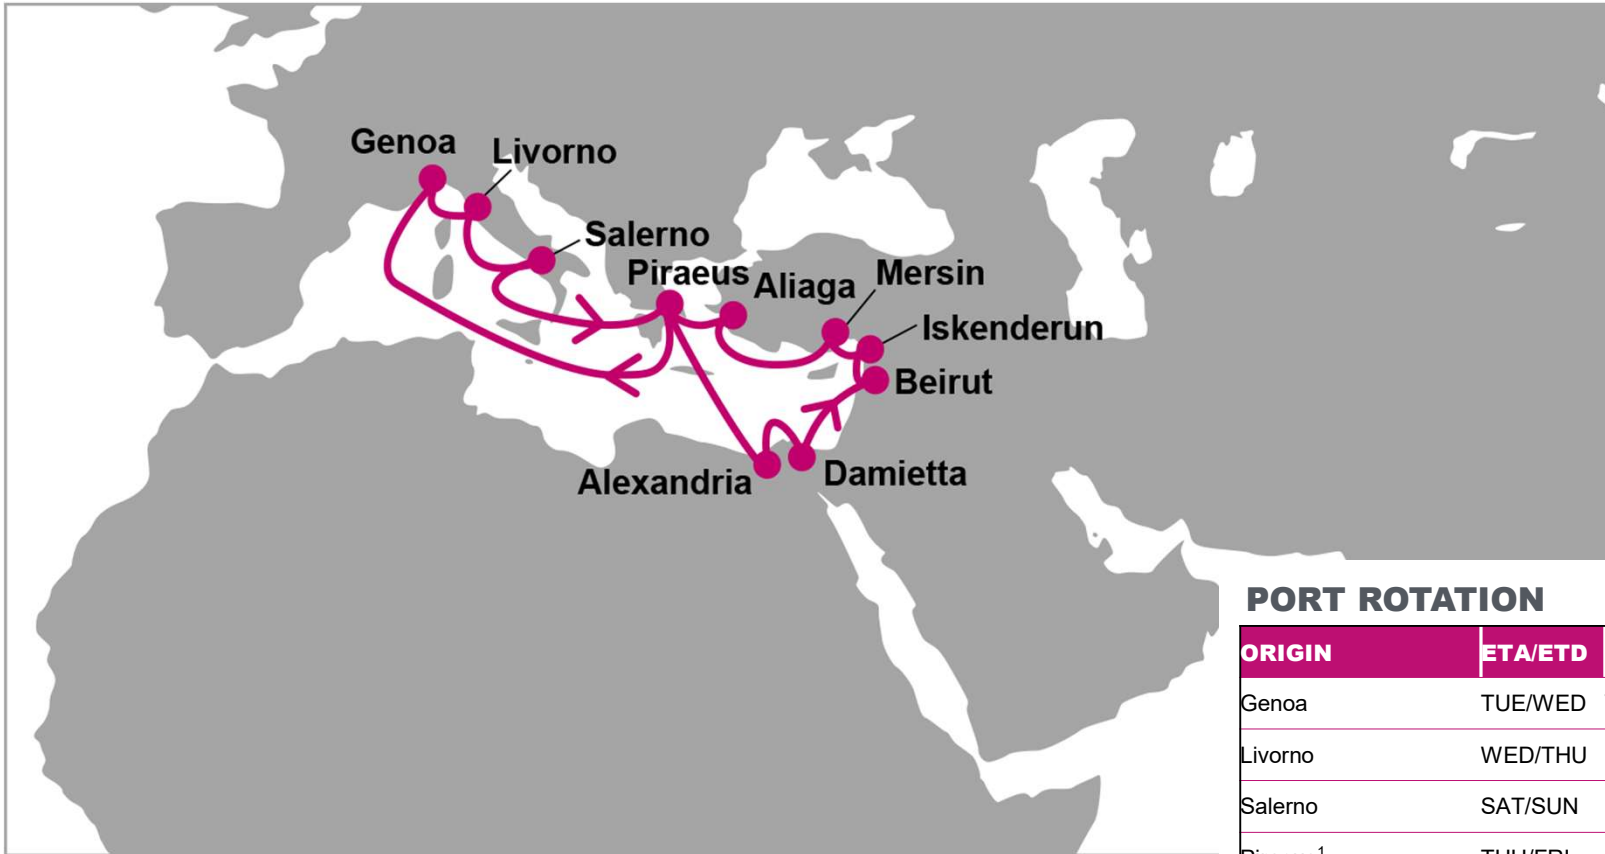

For more information, please click [here](#)

PORT ROTATION

(Terminals are subject to change)

ORIGIN	ETA/ETD	TERMINAL
Genoa	TUE/WED	Voltri Terminal
Livorno	WED/THU	Darsena Terminal
Salerno	SAT/SUN	Salerno Cont Terminal
Piraeus¹	THU/FRI	PCT
Alexandria	SUN/MON	Old Port
Damietta	TUE/THU	Damietta Port Authority
Beirut	THU/SAT	Beirut Cont Terminal
Iskenderun	SAT/SUN	Limakport ISK
Mersin	SUN/MON	MER International Port
Aliaga	WED/THU	TCE EGE
Piraeus²	FRI/SAT	PCT
Genoa	TUE/WED	Voltri Terminal

Turnaround days: 28

FM/TO	ALY	BEY	ISK	MER	ALI	GOA	LIV	SAL	FM/TO	DAM	PIR¹	PIR²
DAM	-	0	2	3	6	12	13	16	BEY	24	-	6
PIR¹	2	6	8	9	12	-	-	-	ISK	23	-	5
PIR²	-	-	-	-	-	3	4	7	MER	22	-	4
									ALI	19	-	1
									GOA	13	8	-
									LIV	12	7	-
									SAL	9	4	-

KEY TRANSIT TABLE - UNLOCODE PORT NAME & COUNTRY NAME

GOA: Genoa, Italy | LIV: Livorno, Italy | SAL: Salerno, Italy | ALY: Alexandria, Egypt | DAM: Damietta, Egypt | BEY: Beirut, Lebanon | ISK: Iskenderun, Turkey | MER: Mersin, Turkey | ALY: Aliaga, Turkey | PIR: Piraeus, Greece |

NOTE: Transit times and port rotation are as of now and subject to change