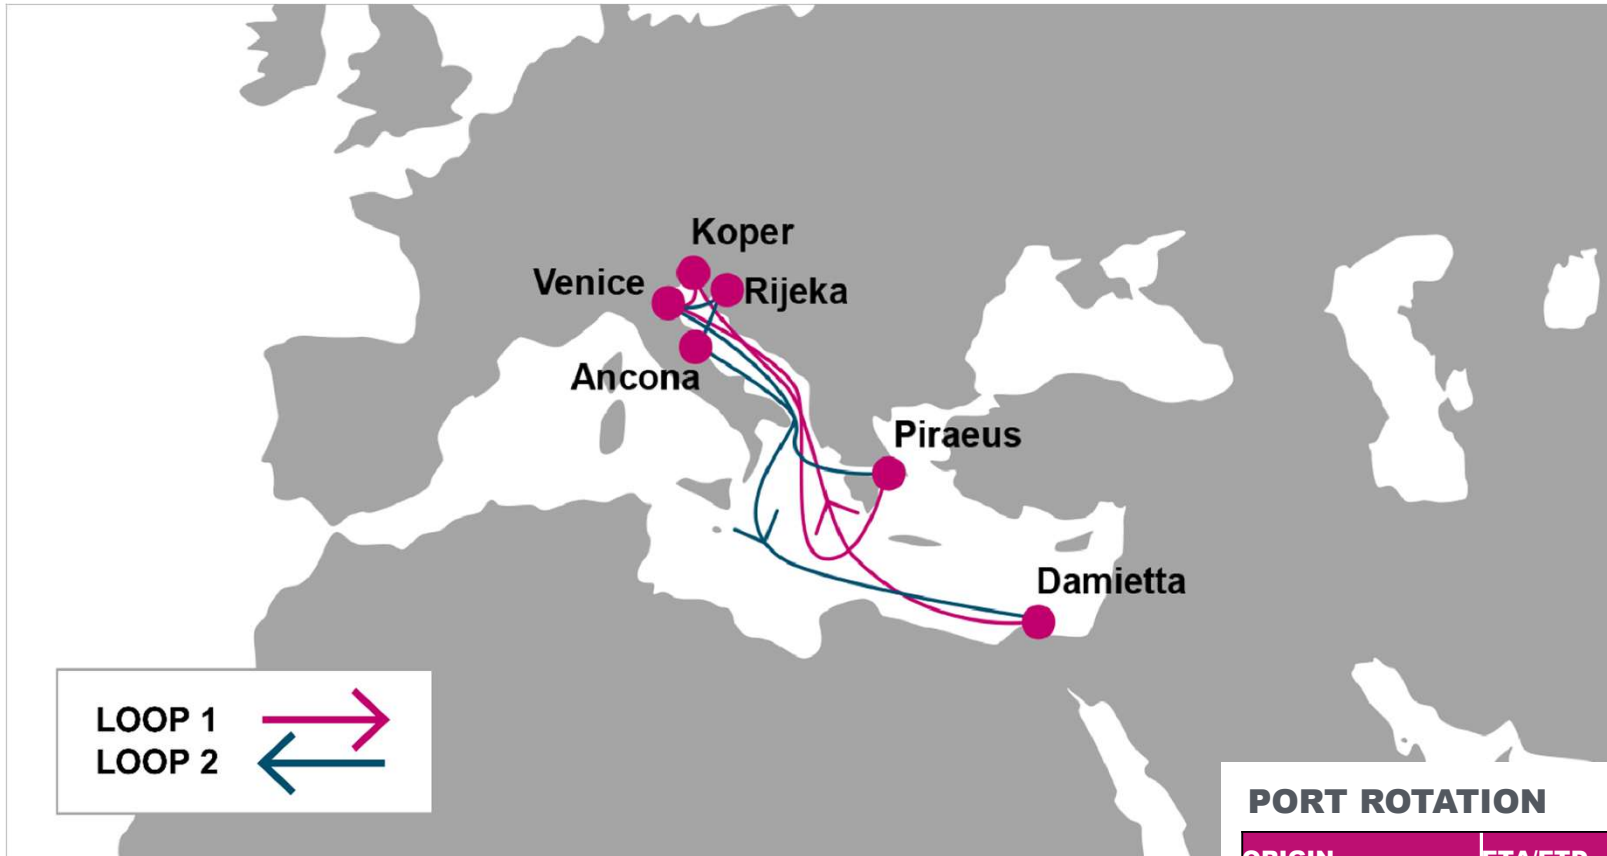

For more information, please click [here](#)

FM/TO	KOP	VCE	FM/TO	RJK	VCE	AOI
DAM	4	5	PIR	4	5	6
FM/TO	PIR	FM/TO	DAM			
KOP	4	RJK	7			
VCE	3	VCE	6			
		AOI	5			

PORT ROTATION

(Terminals are subject to change)

ORIGIN	ETA/ETD	TERMINAL
Damietta	SUN/MON	Damietta Container Handling Cargo
Koper	FRI/FRI	Luka Koper
Venice	SAT/SAT	Vecon S.P.A (Venice Container Terminal)
Piraeus	TUE/WED	Piraeus Container Terminal
Rijeka	SUN/SUN	Adriatic Gate Container Terminal
Venice	MON/MON	Vecon S.P.A (Venice Container Terminal)
Ancona	TUE/TUE	Adriatic Servive Enterprise
Damietta	SUN/MON	Damietta Container Handling Cargo

KEY TRANSIT TABLE - UNLOCODE PORT NAME & COUNTRY NAME

KOP: Koper, Slovenia | RJK: Rijeka, Croatia | VCE: Venice, Italy | PIR: Piraeus, Greece | DAM: Damietta, Egypt | ANC: Ancona, Italy

NOTE: Transit times and port rotation are as of now and subject to change