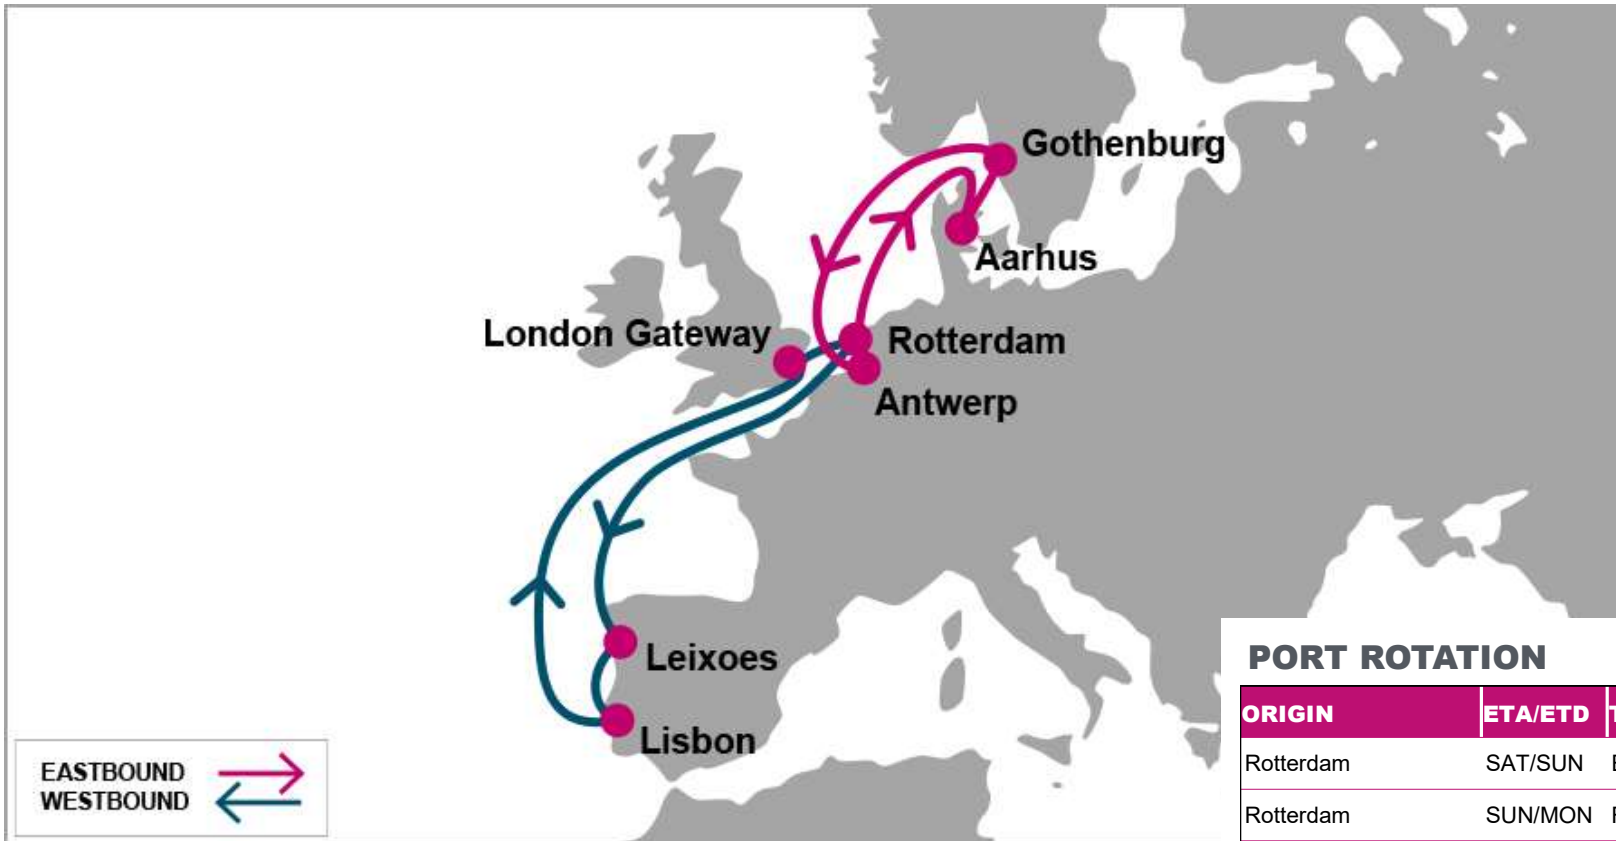

For more information, please click [here](#)

E/B	AAR	GOT	W/B	LEI	LIS
LEI	10	11	AAR	10	12
LIS	8	9	GOT	8	10
LGP	4	5	ANR	5	7
RTM	3	4	RTM	4	6
RTM	2	3	RTM	3	5

PORT ROTATION

(Terminals are subject to change)

ORIGIN	ETA/ETD	TERMINAL
Rotterdam	SAT/SUN	Ect Delta Tml
Rotterdam	SUN/MON	Rotterdam World Gateway
Aarhus	WED/WED	Apm Terminals - Aarhus A/S
Gothenburg	THU/FRI	Apm Terminals Got
Antwerp	SUN/MON	PSA Q 913 North Sea
Rotterdam	MON/TUE	Ect Delta Tml
Rotterdam	TUE/WED	Rotterdam World Gateway
Leixoes	SAT/SUN	Yilport Leixoes
Lisbon	MON/TUE	Yilport Lisbon Sotagugs
London Gateway	FRI/SAT	London Gateway
Rotterdam	SAT/SUN	Ect Delta Tml
Turnaround days: 21		

KEY TRANSIT TABLE - UNLOCODE PORT NAME & COUNTRY NAME

RTM: Rotterdam, Netherland | GOT: Gothenburg, Sweden | AAR: Arhus, Denmark | ANR: Antwerp, Belgium | LIS: Lisbon, Portugal | LEI: Leixoes, Portugal | LGP: London Gateway, UK

NOTE: Transit times and port rotation are as of now and subject to change