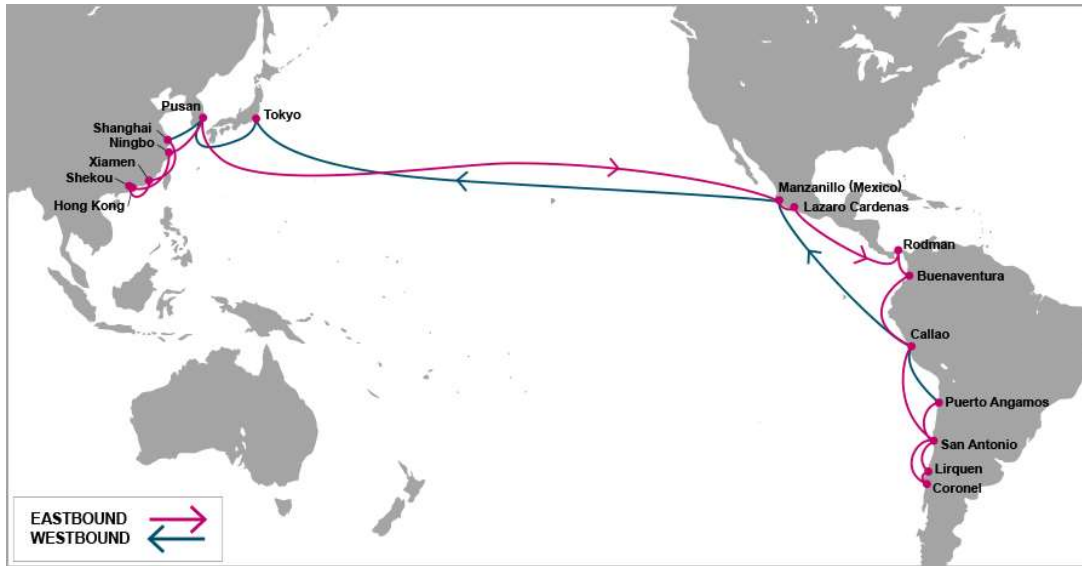

ALX2: Asia Latin America Express 2

PORT ROTATION

(Terminals are subject to change)

ORIGIN	ETA/ETD	TERMINAL
Shanghai	WED/THU	Shanghai Shendong International Con (Dxys)
Xiamen	SAT/SUN	Xiamen International Container Terminal (XICT)
Shekou	MON/TUE	Chiwan Container Terminal (CCT)
Hong Kong	TUE/WED	Hongkong International Terminals Ltd.
Ningbo	FRI/SAT	Ningbo Mei Shan International Container Terminals Ltd. Co. (MSICT)
Pusan	SUN/MON	Pusan Newport International Terminal (PNIT)
Manzanillo (Mexico)	TUE/WED	Contecon Manzanillo, S.A. De C.V.
Lazaro Cardenas	THU/THU	APM Terminals Lazaro Cardenas TEC II (APMT)
Rodman	MON/TUE	PSA Panama International Terminal
Buenaventura	WED/THU	Sociedad Puerto Industrial Aguadulce S.A.(SPIA)
Callao	SAT/SUN	APM Terminals Callao S.A. (APMT)
San Antonio	THU/FRI	San Antonio Terminal Internacional (STI)
Coronel	SAT/SUN	Puerto De Coronel S.A (CPC)
Lirquen	MON/TUE	Puerto Lirquen (PLQ)
San Antonio	WED/THU	San Antonio Terminal Internacional (STI)
Puerto Angamos	SAT/SUN	Puerto Angamos
Callao	WED/THU	APM Terminals Callao S.A. (APMT)
Manzanillo (Mexico)	WED/THU	SSA Mexico S.A/ Contecon Manzanillo, S.A. De C.V.
Tokyo	SAT/SAT	Ohi No.3-4 Terminal
Pusan	MON/TUE	Pusan Newport International Terminal (PNIT)
Shanghai	WED/THU	Shanghai Shendong International Con (Dxys)

Turnaround days: **84**

Weekly/Fixed Day Service

KEY TRANSIT TABLE

E/B	ZLO	LZC	ROD	BUN	CLL	SAI	CNL	LQN	PAG	W/B	TYO	PUS	SHA	XMN	SHK	HKG	NGB
SHA	26	28	32	34	37	42	44	46	51	LZC	51	53	55	58	60	61	64
XMN	23	25	29	31	34	39	41	43	48	ROD	46	48	50	53	55	56	59
SHK	21	23	27	29	32	37	39	41	46	BUN	44	46	48	51	53	54	57
HKG	20	22	26	28	31	36	38	40	45	CLL	41	43	45	48	50	51	54
NGB	17	19	23	25	28	33	35	37	42	SAI	30	32	34	37	39	40	43
PUS	15	17	21	23	26	31	33	35	40	CNL	34	36	38	41	43	44	47
										LQN	32	34	36	39	41	42	45
										PAG	27	29	31	34	36	37	40
										CLL	23	25	27	30	32	33	36
										ZLO	16	18	20	23	25	26	29

KEY TRANSIT TABLE - UNLOCODE PORT NAME & COUNTRY NAME

Last update : 26-Sep-2018