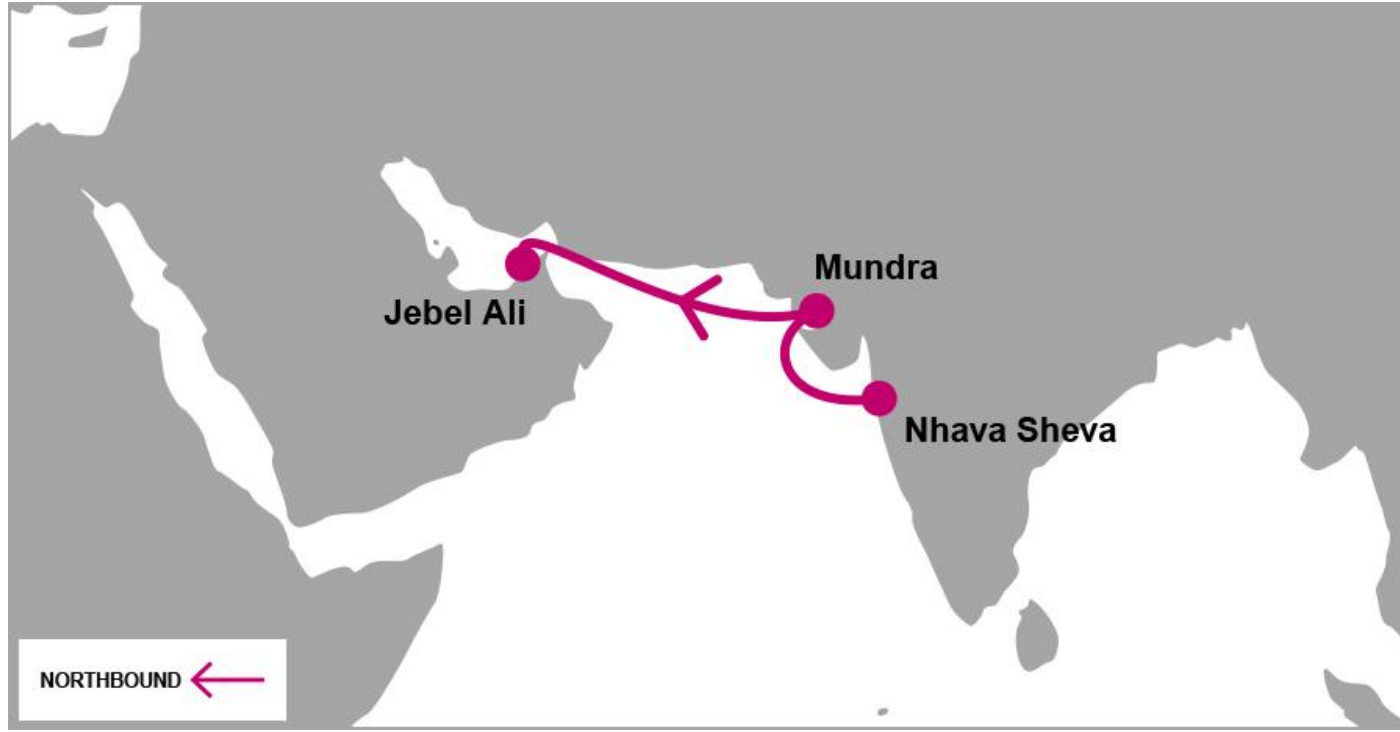

IGI: India Gulf Service

PORT ROTATION

(Terminals are subject to change)

ORIGIN	ETA/ETD	TERMINAL
Nhava Sheva	MON/TUE	JNPT
Mundra	WED/THU	Mundra International Container Terminal
Jebel Ali	WED/FRI	DP WORLD JEBEL ALI - TERMINAL 1

Fixed Day Service

KEY TRANSIT TABLE

N/B	MUN	JEA
NSA	1	6

KEY TRANSIT TABLE - UNLOCODE PORT NAME & COUNTRY NAME

NSA: Nhava Sheva, India | MUN: Mundra, India | JEA: Jebel Ali, UAE

Last update : 14-Mar-2018